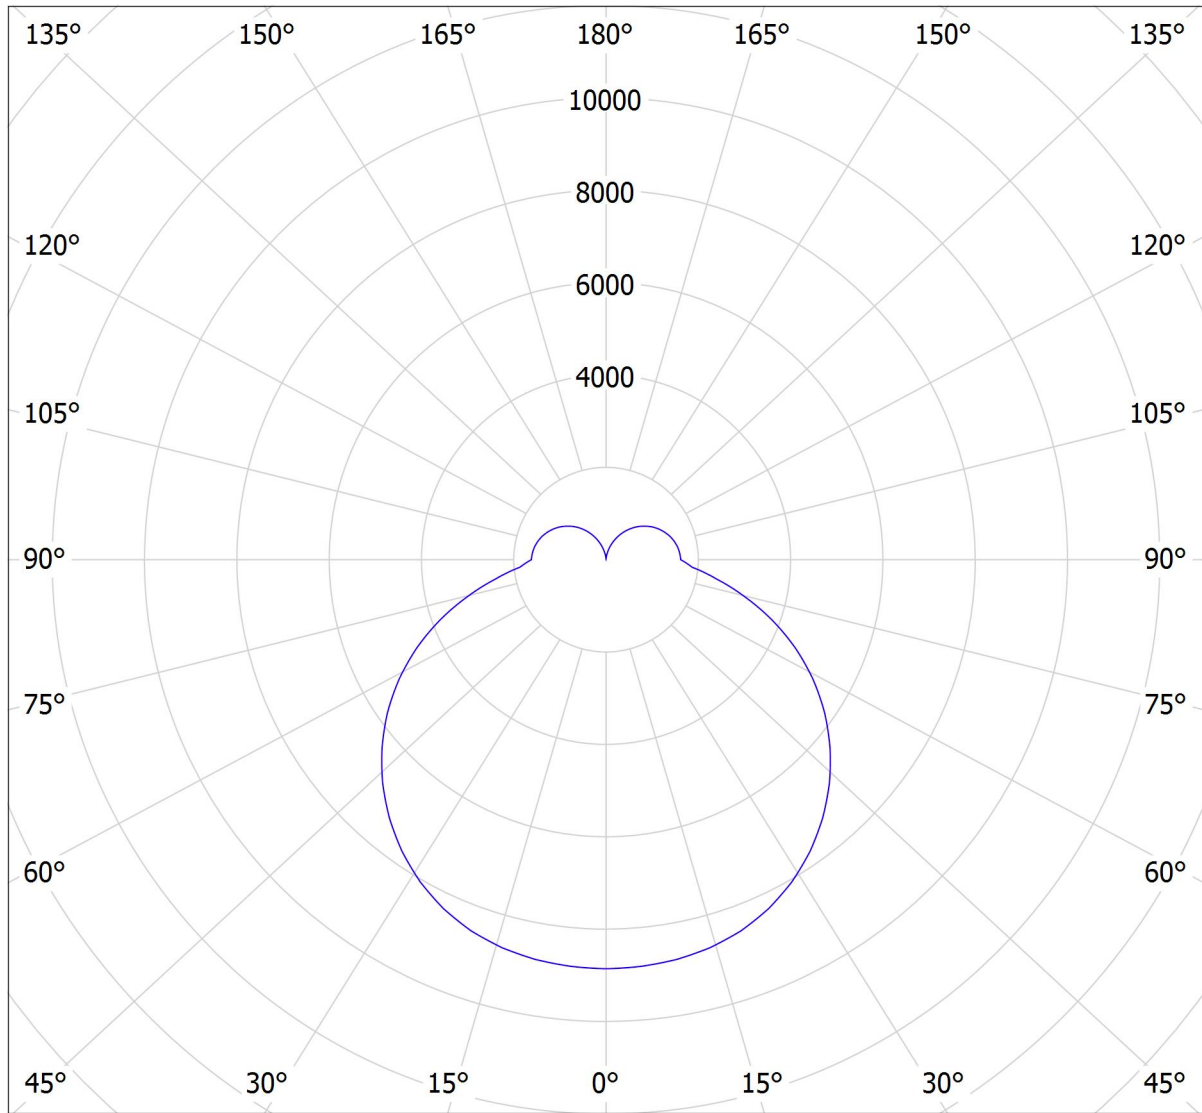

Lucis ZL4.IB.L1.1500M.X IZAR B MAX LED / LDC (Polar)

Luminaire: Lucis ZL4.IB.L1.1500M.X IZAR B MAX LED
Lamps: 1 x LED 282989

cd
— C0 - C180 — C90 - C270

39774 lm