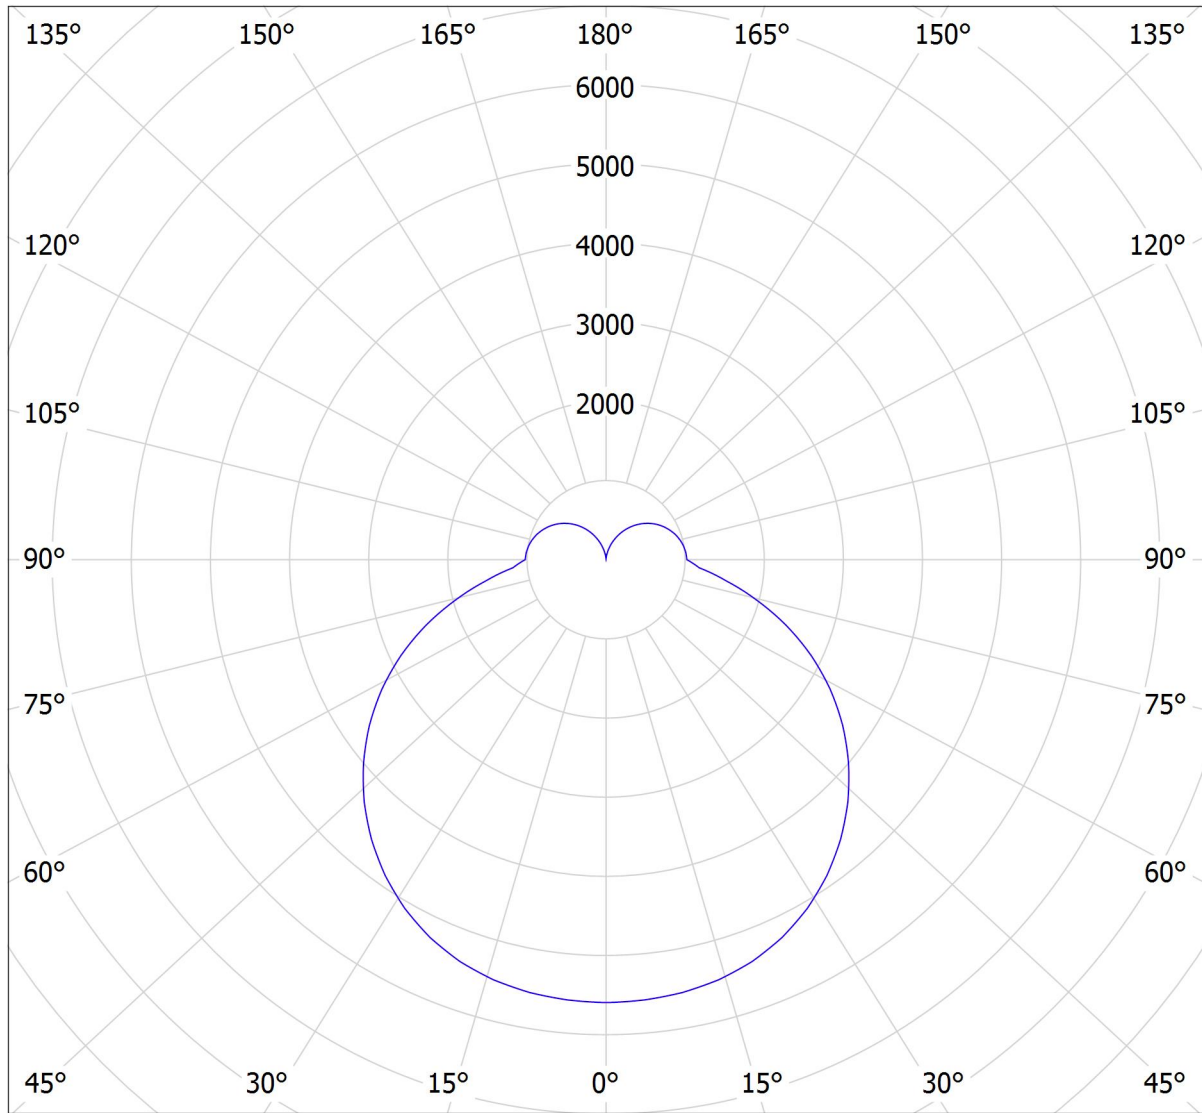

Lucis ZL4.IB.L2.1250M.X IZAR B MAX LED / LDC (Polar)

Luminaire: Lucis ZL4.IB.L2.1250M.X IZAR B MAX LED
Lamps: 1 x LED 282990

cd
— C0 - C180 — C90 - C270

25120 lm