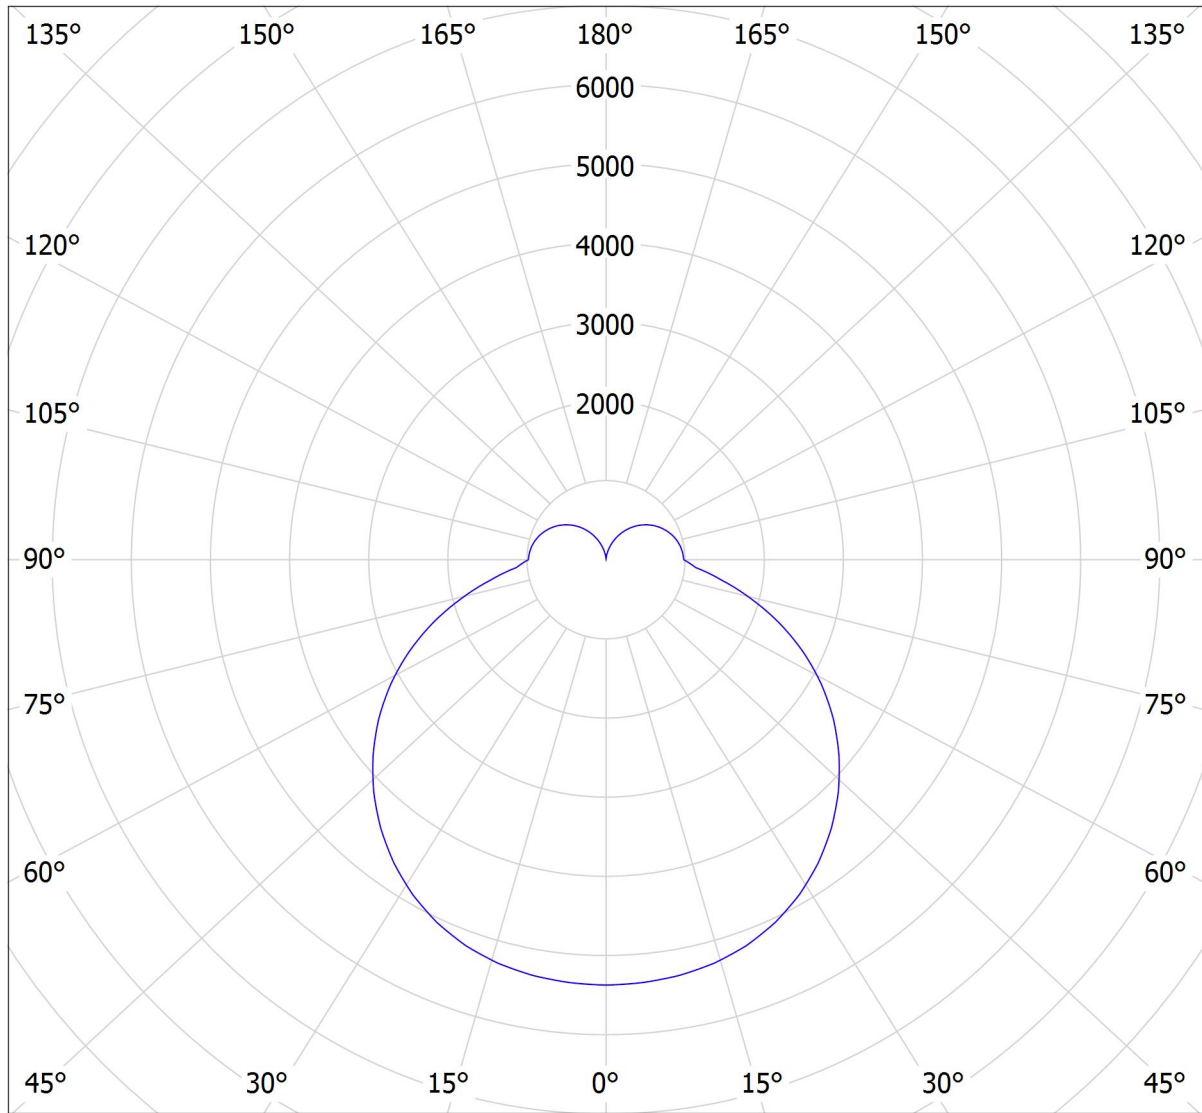

Lucis ZL4.IB.L1.1250M.X IZAR B MAX LED / LDC (Polar)

Luminaire: Lucis ZL4.IB.L1.1250M.X IZAR B MAX LED
Lamps: 1 x LED 282989

cd
— C0 - C180 — C90 - C270

24127 lm