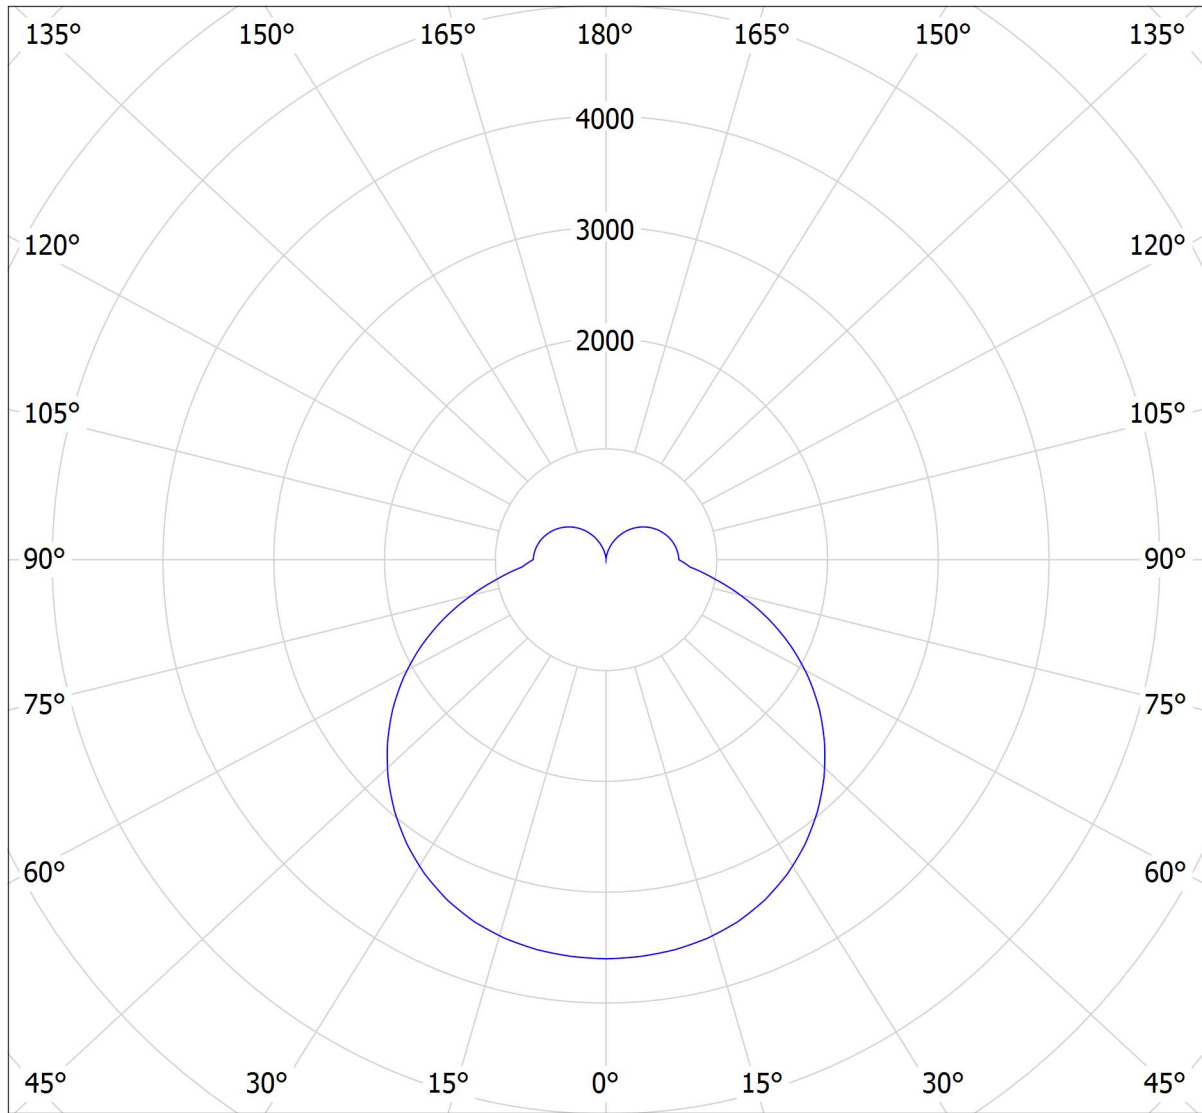

# Lucis ZL4.IB.L2.900M.X IZAR B MAX LED / LDC (Polar)

Luminaire: Lucis ZL4.IB.L2.900M.X IZAR B MAX LED  
Lamps: 1 x LED 282990

cd  
— C0 - C180 — C90 - C270

16168 lm