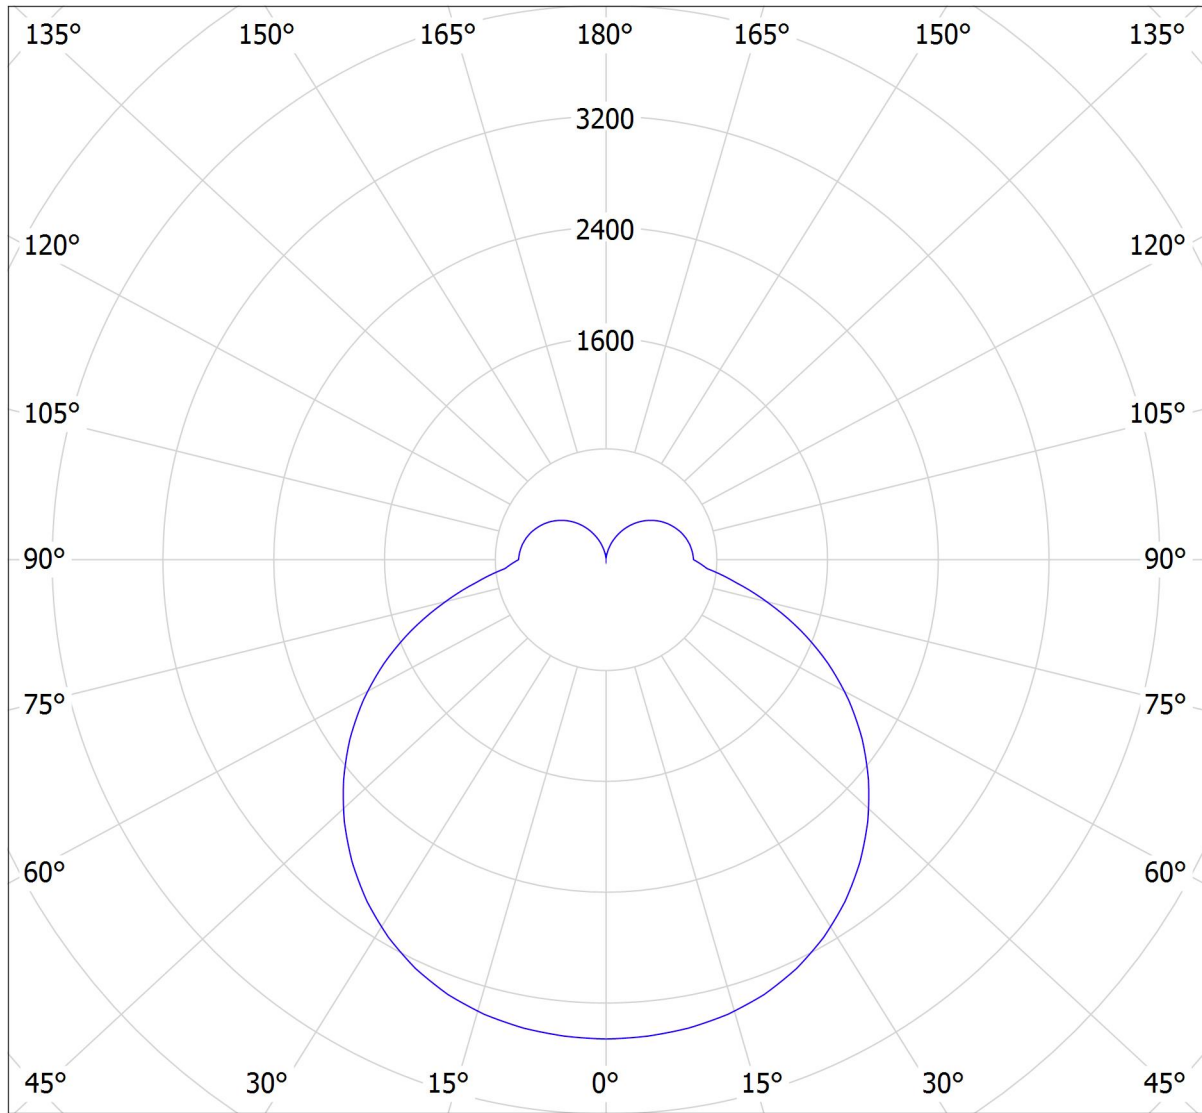

Lucis ZL4.IB.L1.900M.X IZAR B MAX LED / LDC (Polar)

Luminaire: Lucis ZL4.IB.L1.900M.X IZAR B MAX LED
Lamps: 1 x LED 282989

cd
— C0 - C180 — C90 - C270

15534 lm