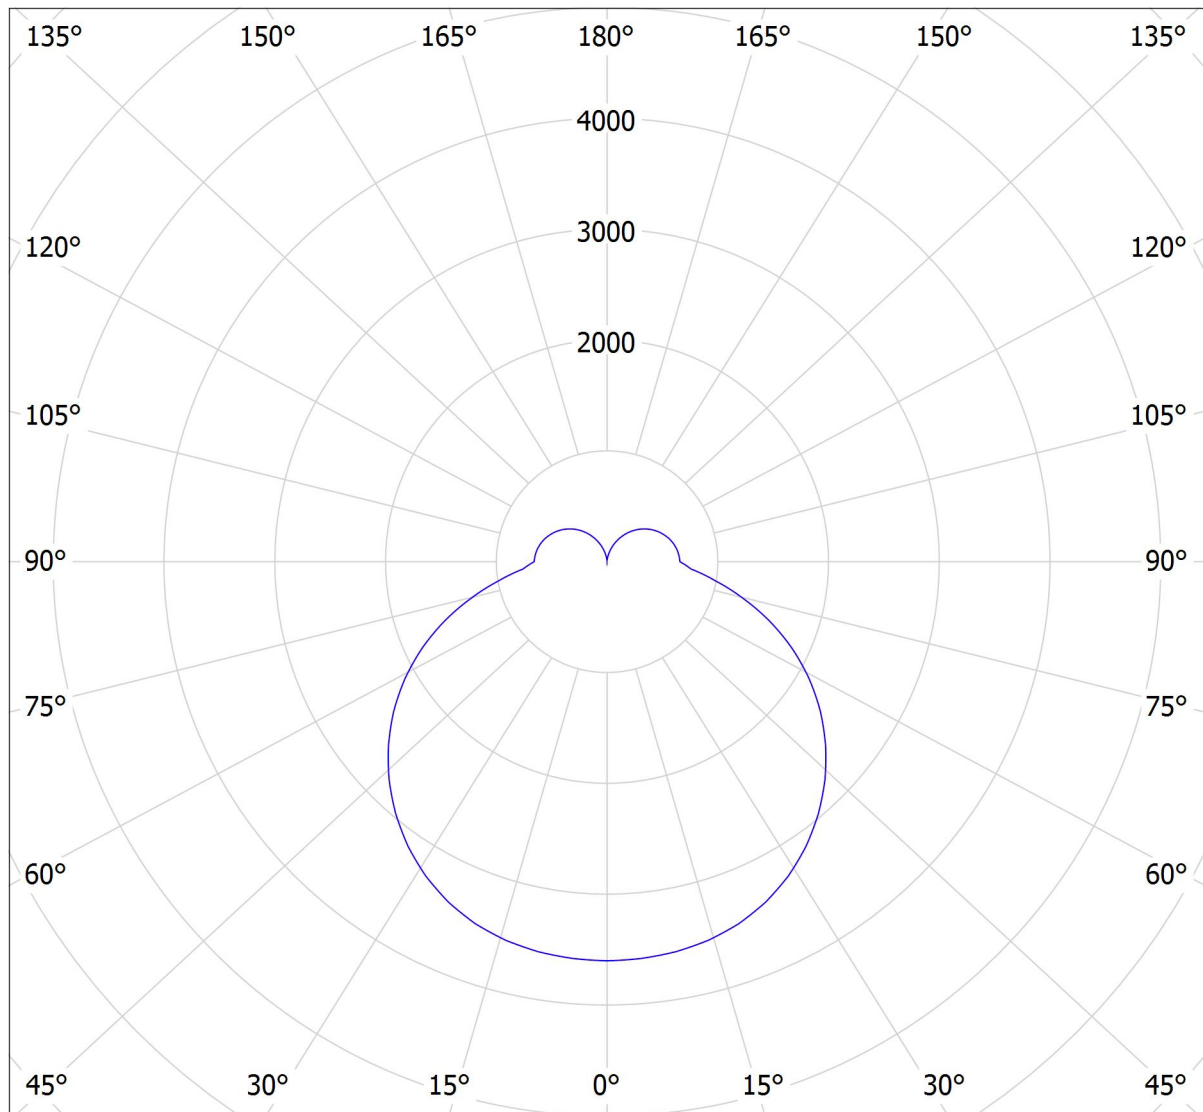

Lucis IB.L2.900M.X IZAR B MAX LED / LDC (Polar)

Luminaire: Lucis IB.L2.900M.X IZAR B MAX LED
Lamps: 1 x LED 282990

cd
— C0 - C180 — C90 - C270

16168 lm