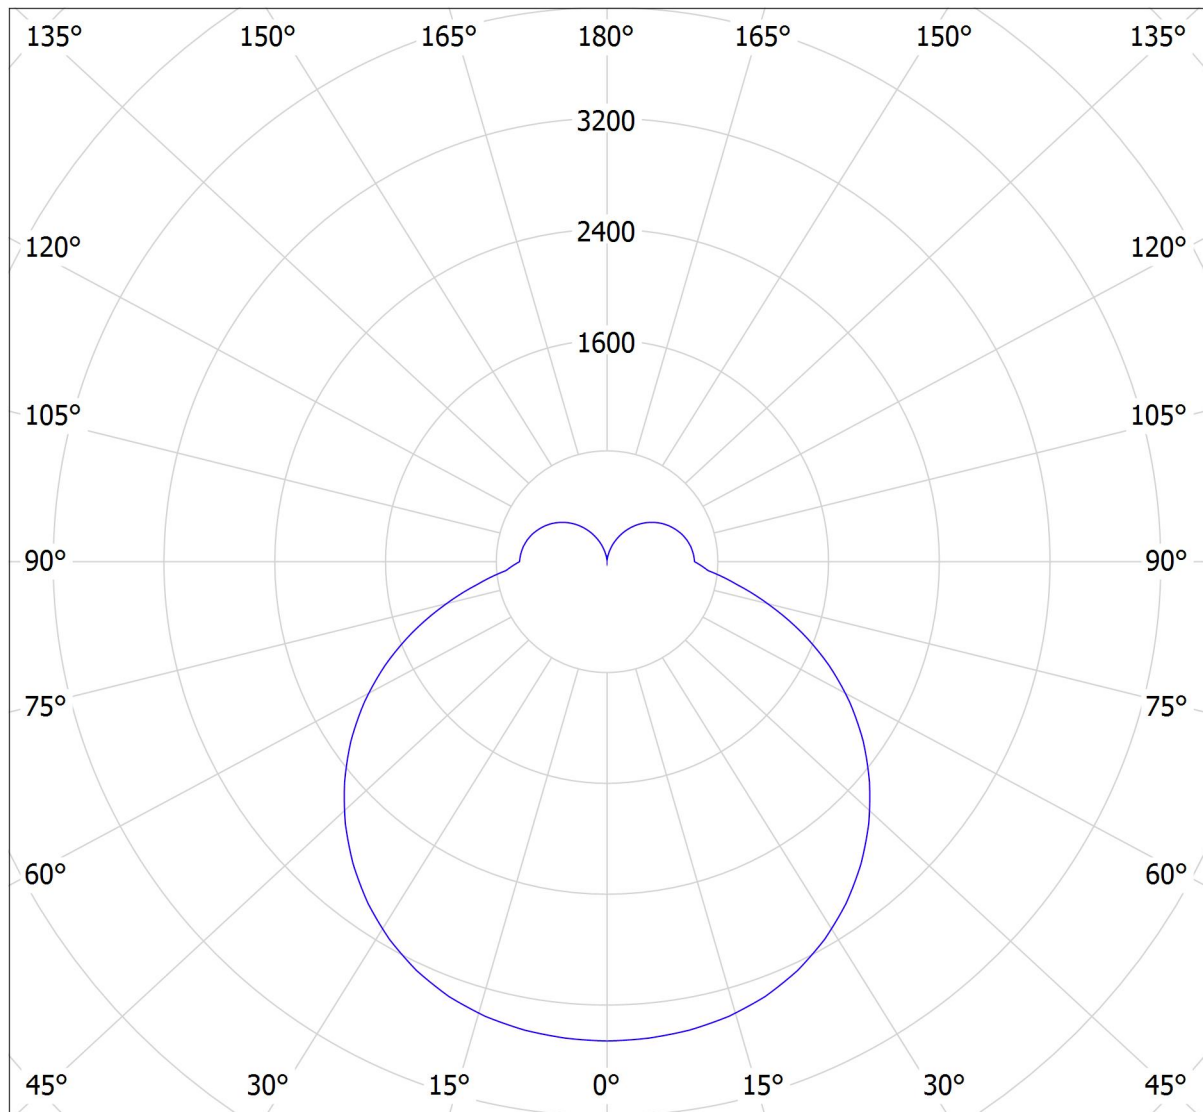

Lucis IB.L1.900M.X IZAR B MAX LED / LDC (Polar)

Luminaire: Lucis IB.L1.900M.X IZAR B MAX LED
Lamps: 1 x LED 282989

cd
— C0 - C180 — C90 - C270

15534 lm