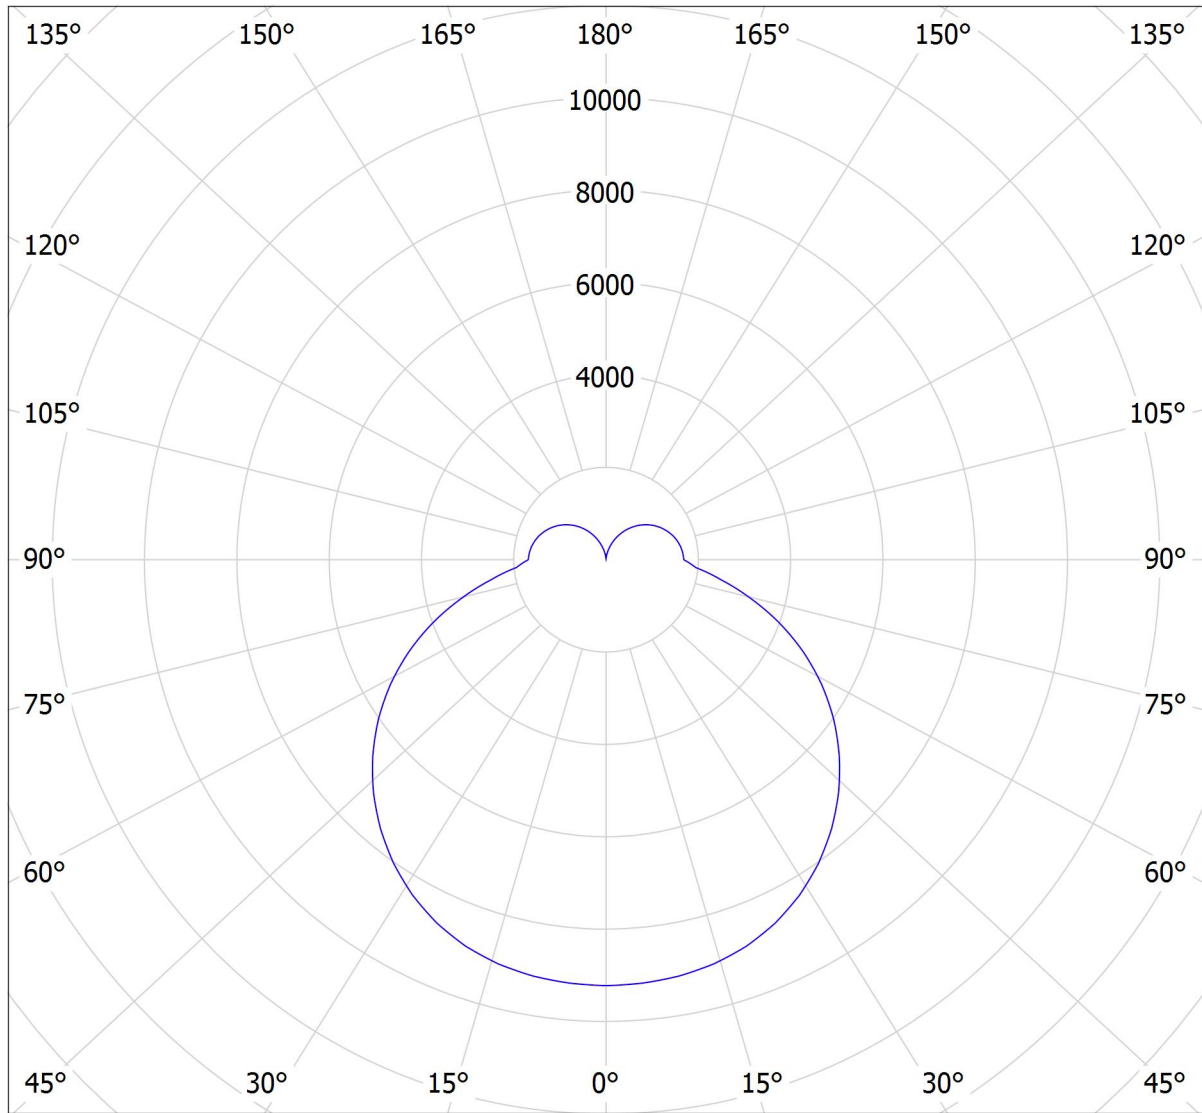

Lucis IB.L2.1500M.X IZAR B MAX LED / LDC (Polar)

Luminaire: Lucis IB.L2.1500M.X IZAR B MAX LED
Lamps: 1 x LED 282990

cd
— C0 - C180 — C90 - C270

41412 lm