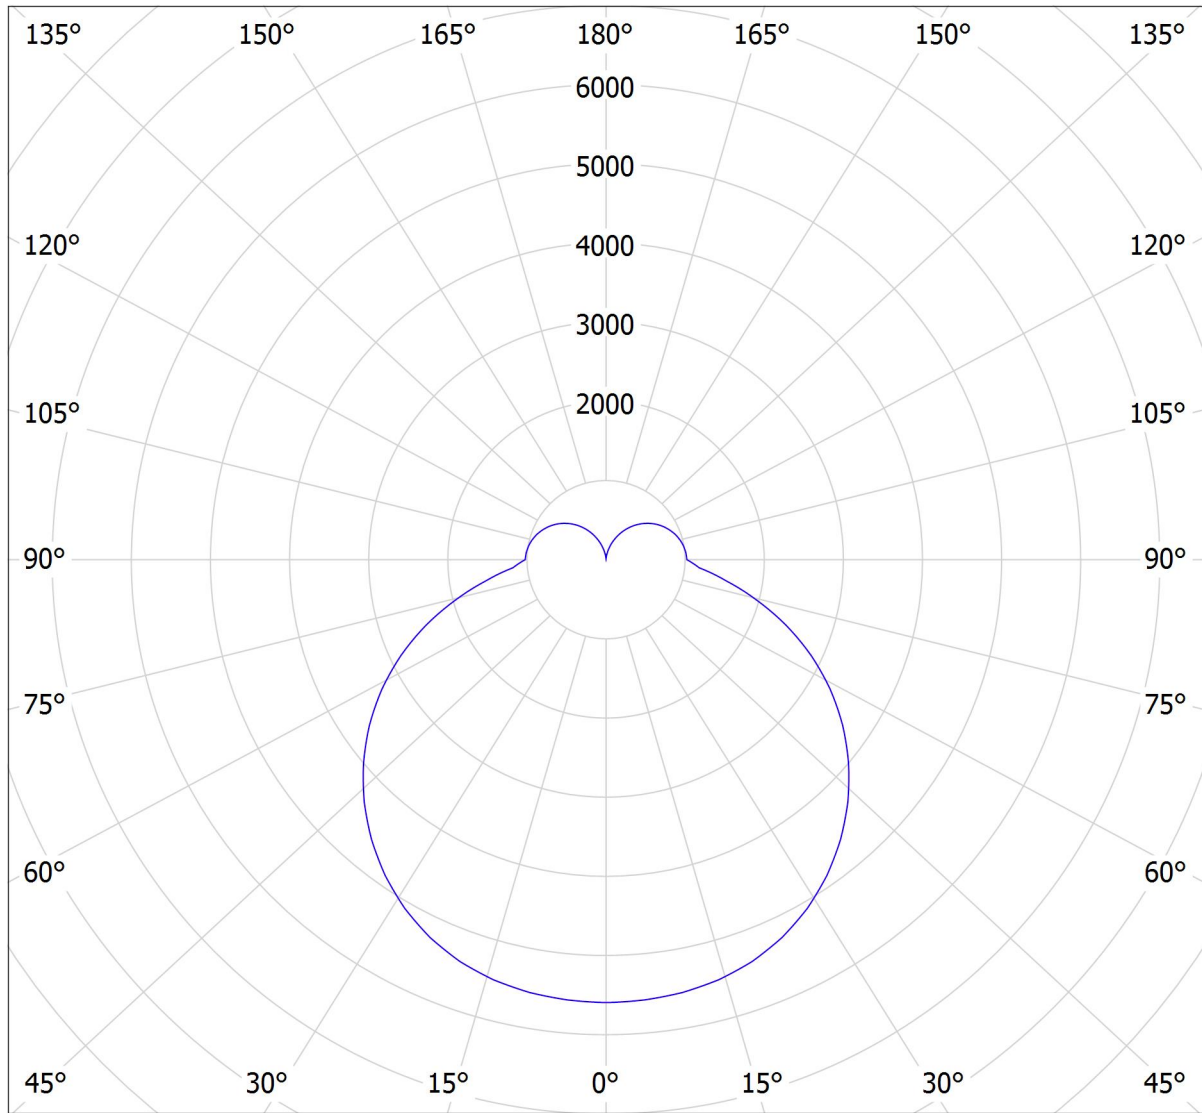

Lucis IB.L2.1250M.X IZAR B MAX LED / LDC (Polar)

Luminaire: Lucis IB.L2.1250M.X IZAR B MAX LED
Lamps: 1 x LED 282990

cd
— C0 - C180 — C90 - C270

25120 lm