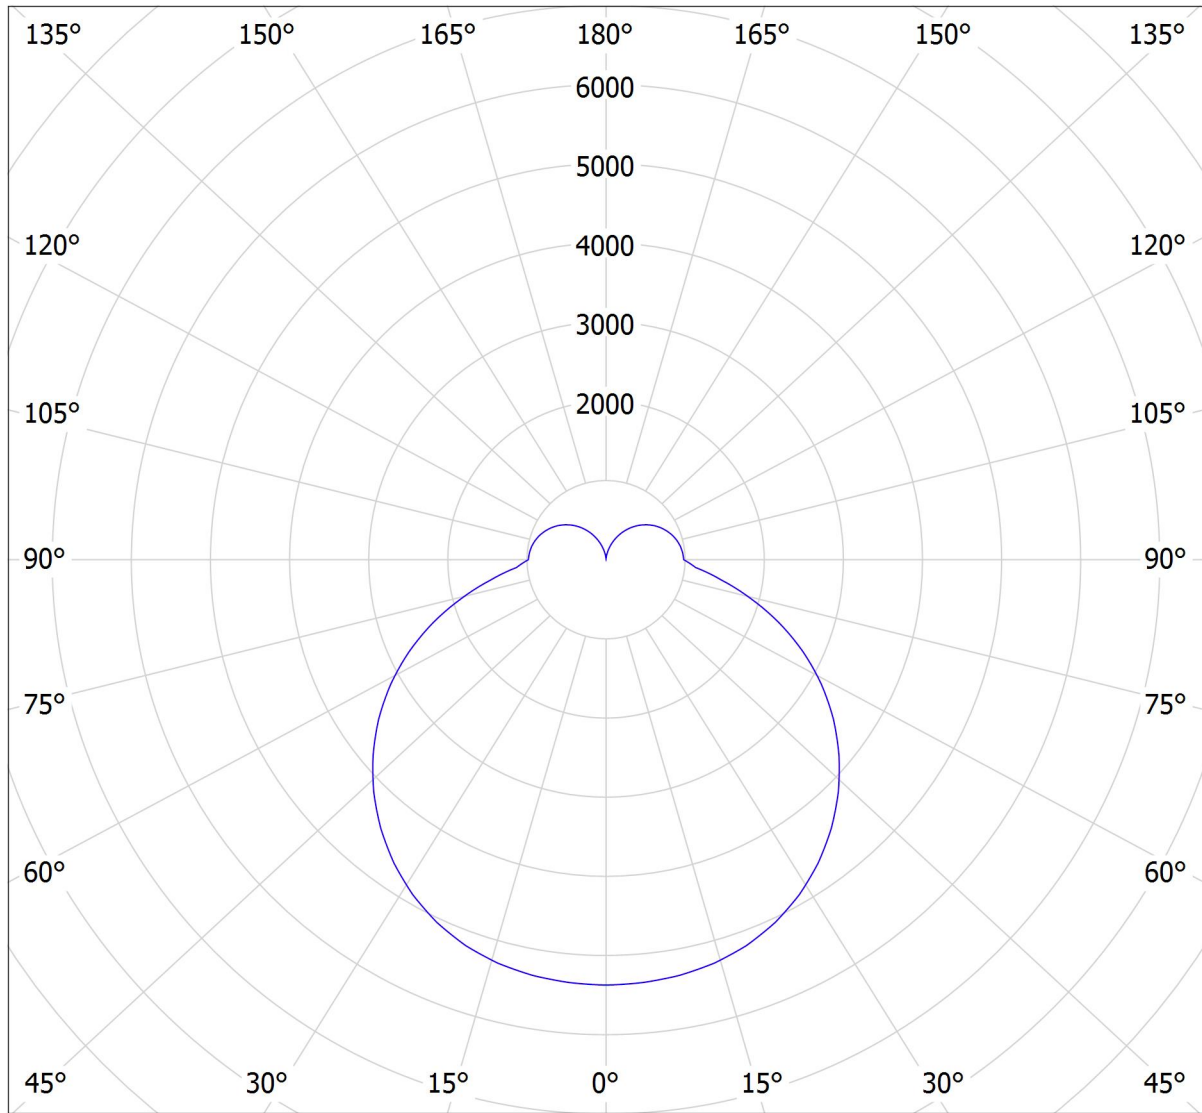

Lucis IB.L1.1250M.X IZAR B MAX LED / LDC (Polar)

Luminaire: Lucis IB.L1.1250M.X IZAR B MAX LED
Lamps: 1 x LED 282989

cd
— C0 - C180 — C90 - C270

24127 lm