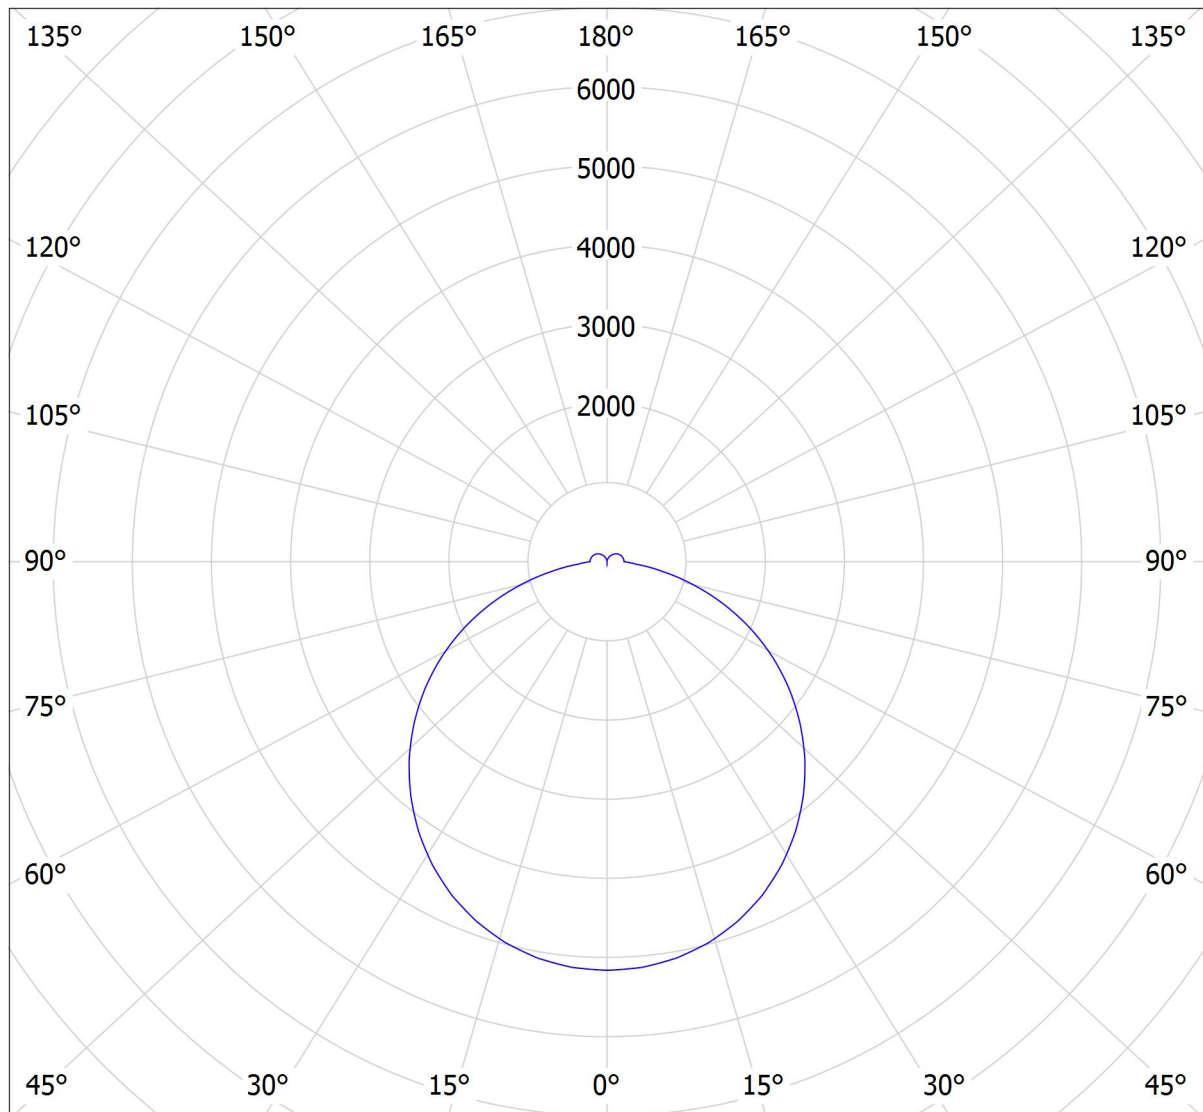

Lucis IB.L2.900.X IZAR B LED / LDC (Polar)

Luminaire: Lucis IB.L2.900.X IZAR B LED
Lamps: 1 x LED 282990

cd
— C0 - C180 — C90 - C270

16883 lm