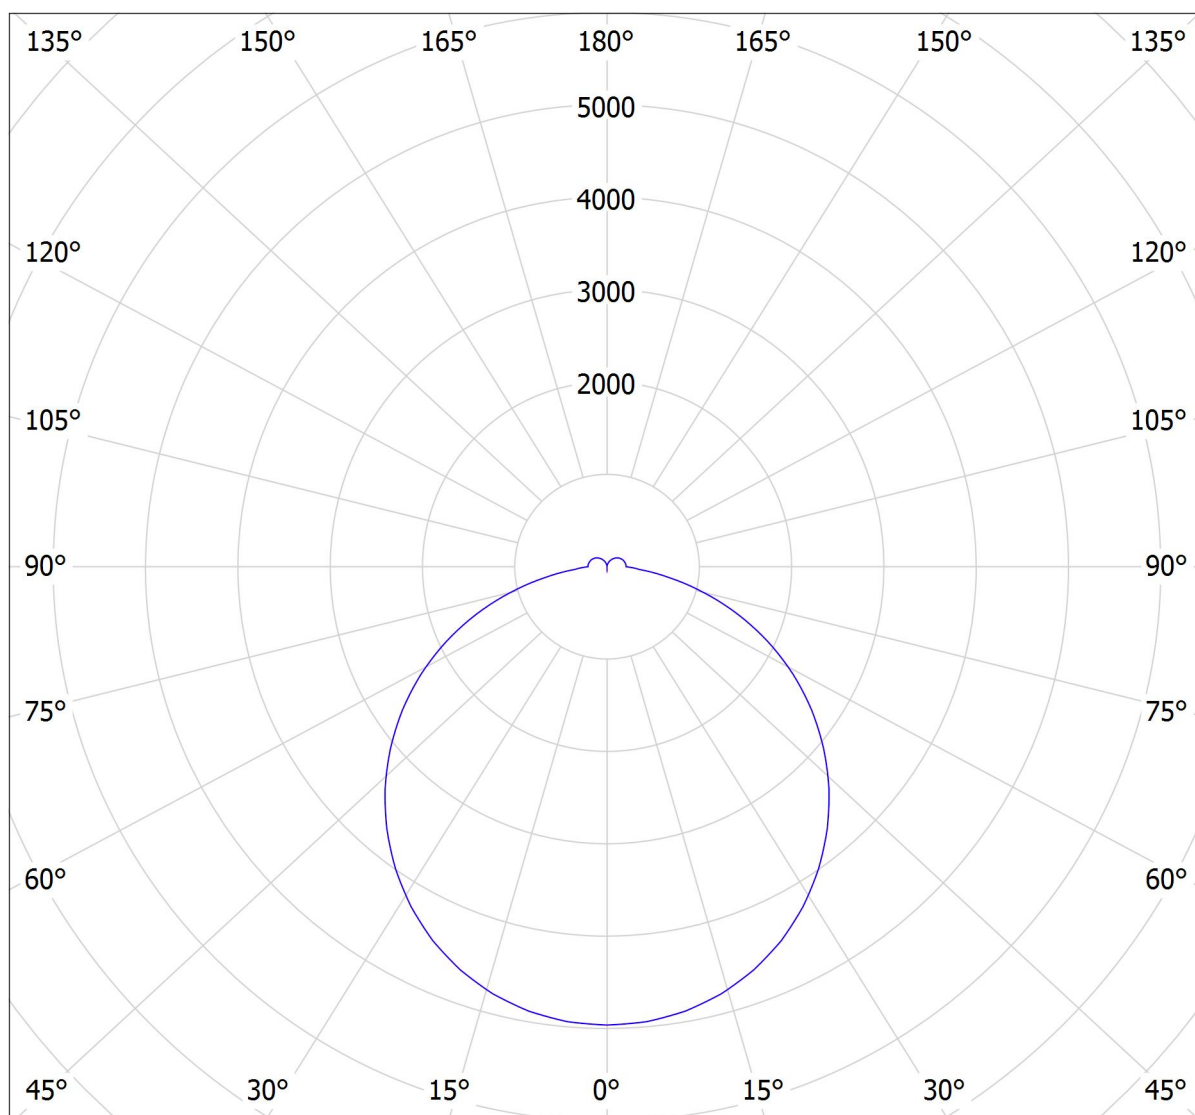

Lucis IB.L1.900.X IZAR B LED / LDC (Polar)

Luminaire: Lucis IB.L1.900.X IZAR B LED
Lamps: 1 x LED 282989

cd
— C0 - C180 — C90 - C270

16232 lm