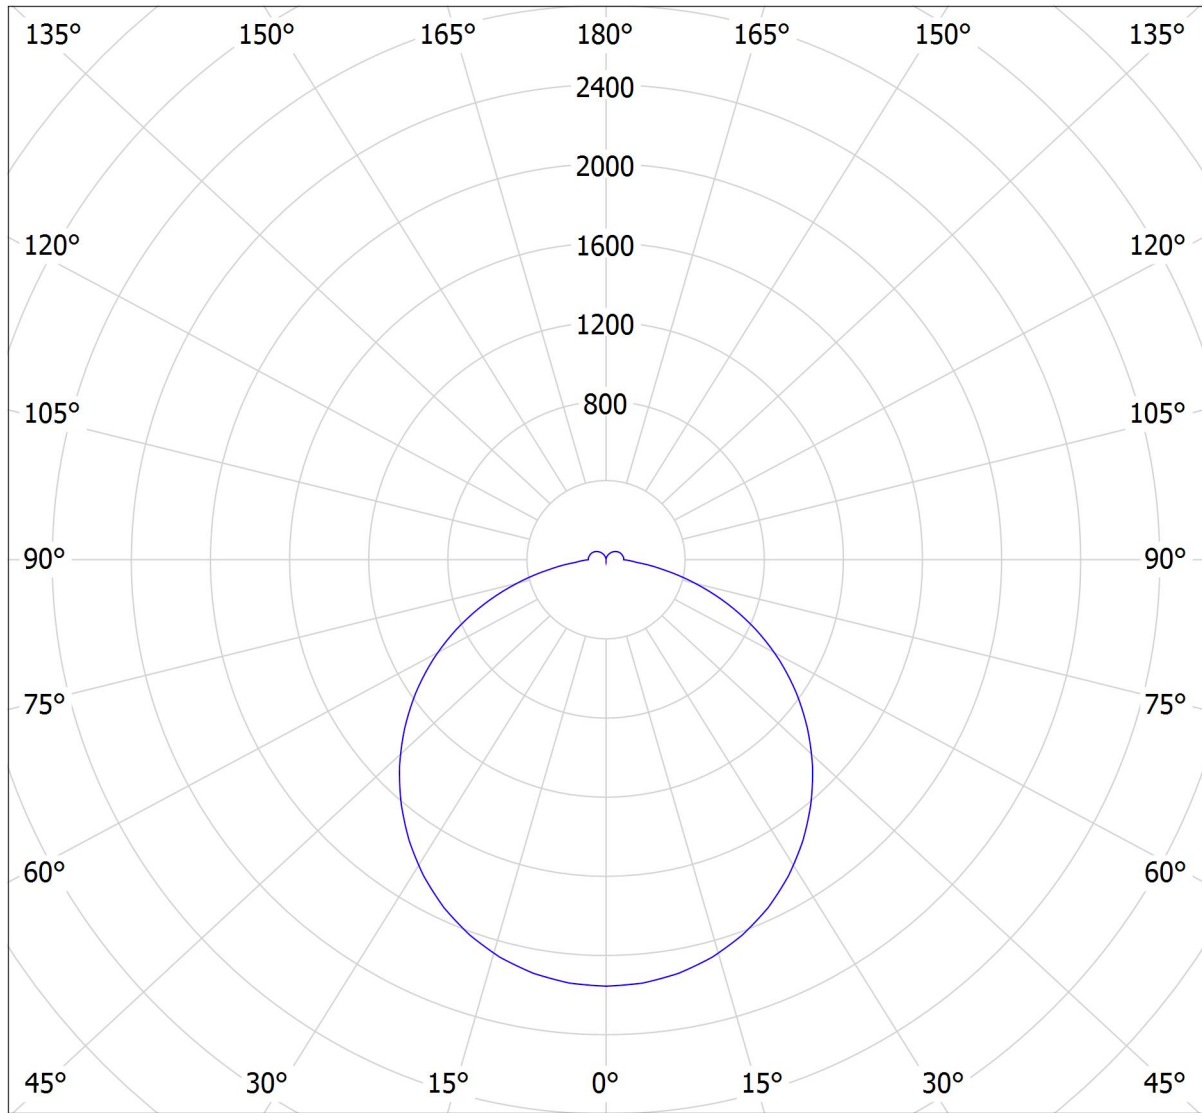

Lucis IB.L2.600.X IZAR B LED / LDC (Polar)

Luminaire: Lucis IB.L2.600.X IZAR B LED
Lamps: 1 x LED 282990

cd
— C0 - C180 — C90 - C270

7048 lm