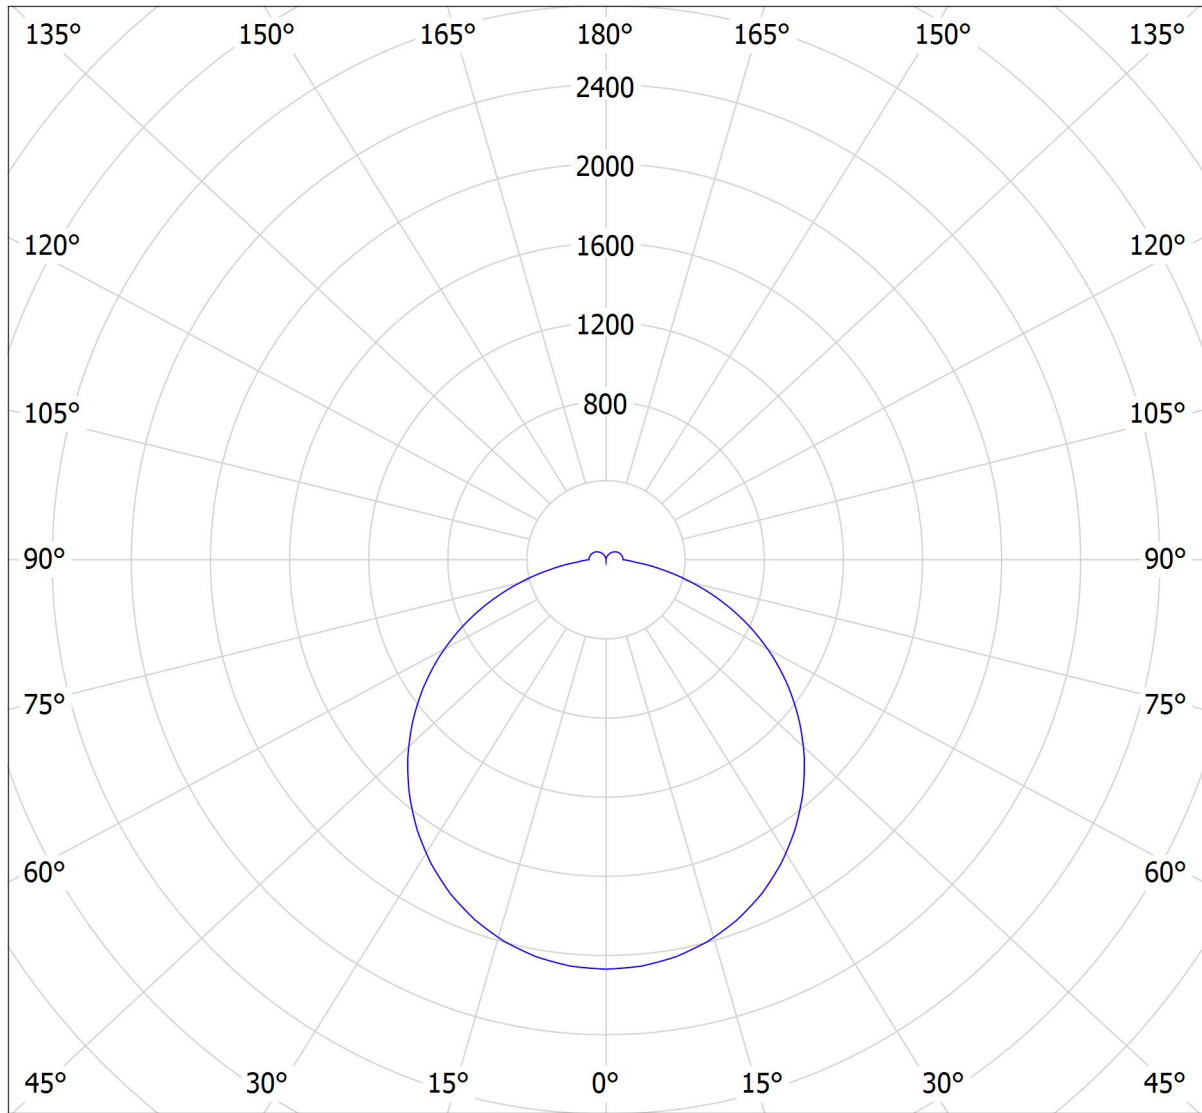

Lucis IB.L1.600.X IZAR B LED / LDC (Polar)

Luminaire: Lucis IB.L1.600.X IZAR B LED
Lamps: 1 x LED 282989

cd

— C0 - C180

— C90 - C270

6767 lm