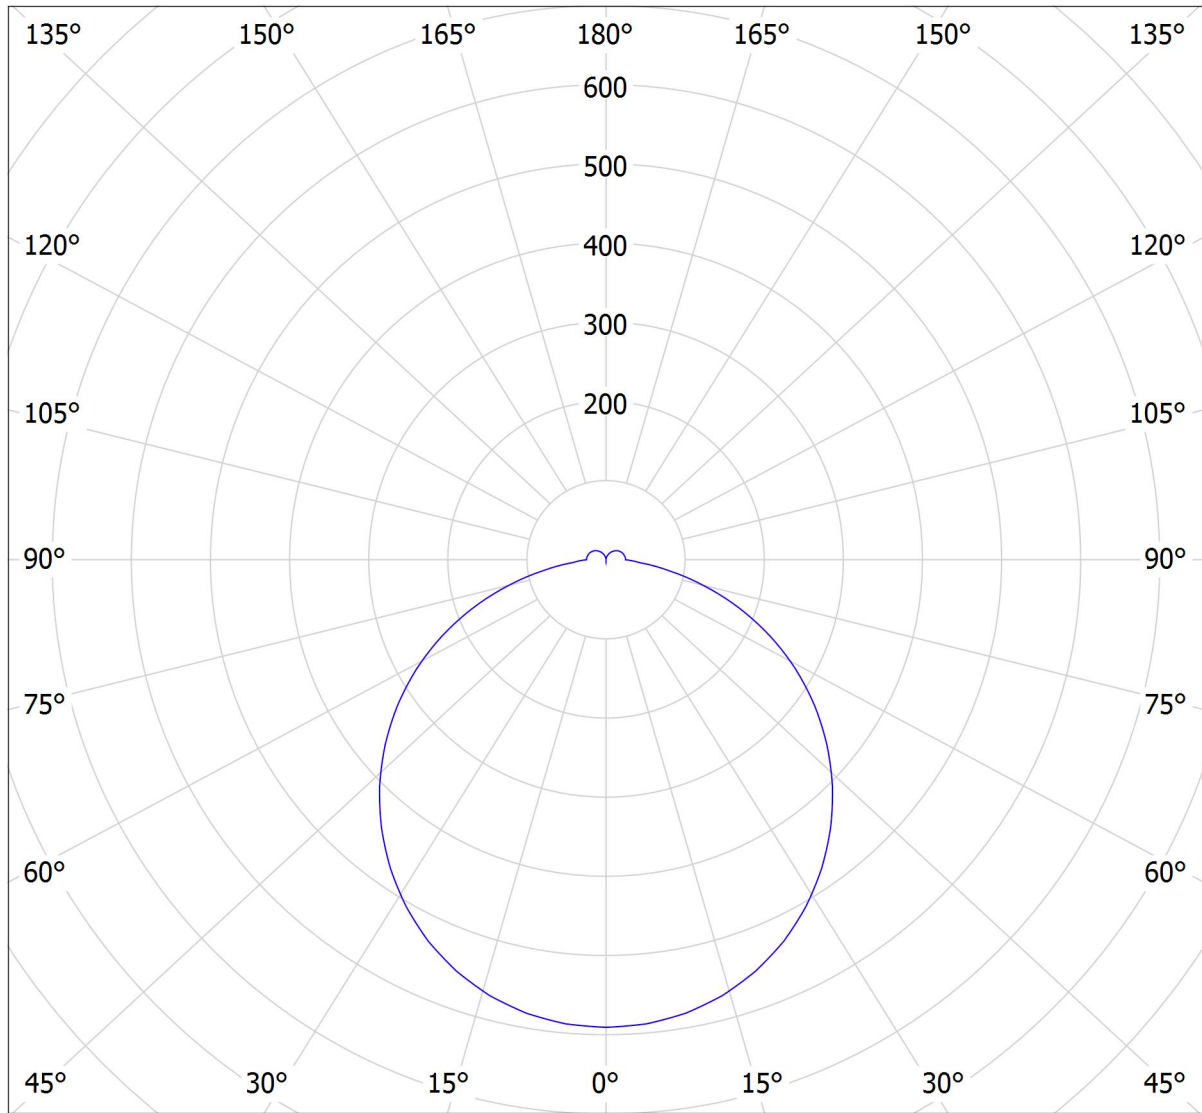

Lucis IB.L1.330.X IZAR B LED / LDC (Polar)

Luminaire: Lucis IB.L1.330.X IZAR B LED
Lamps: 1 x LED 282989

cd
— C0 - C180 — C90 - C270

1932 lm