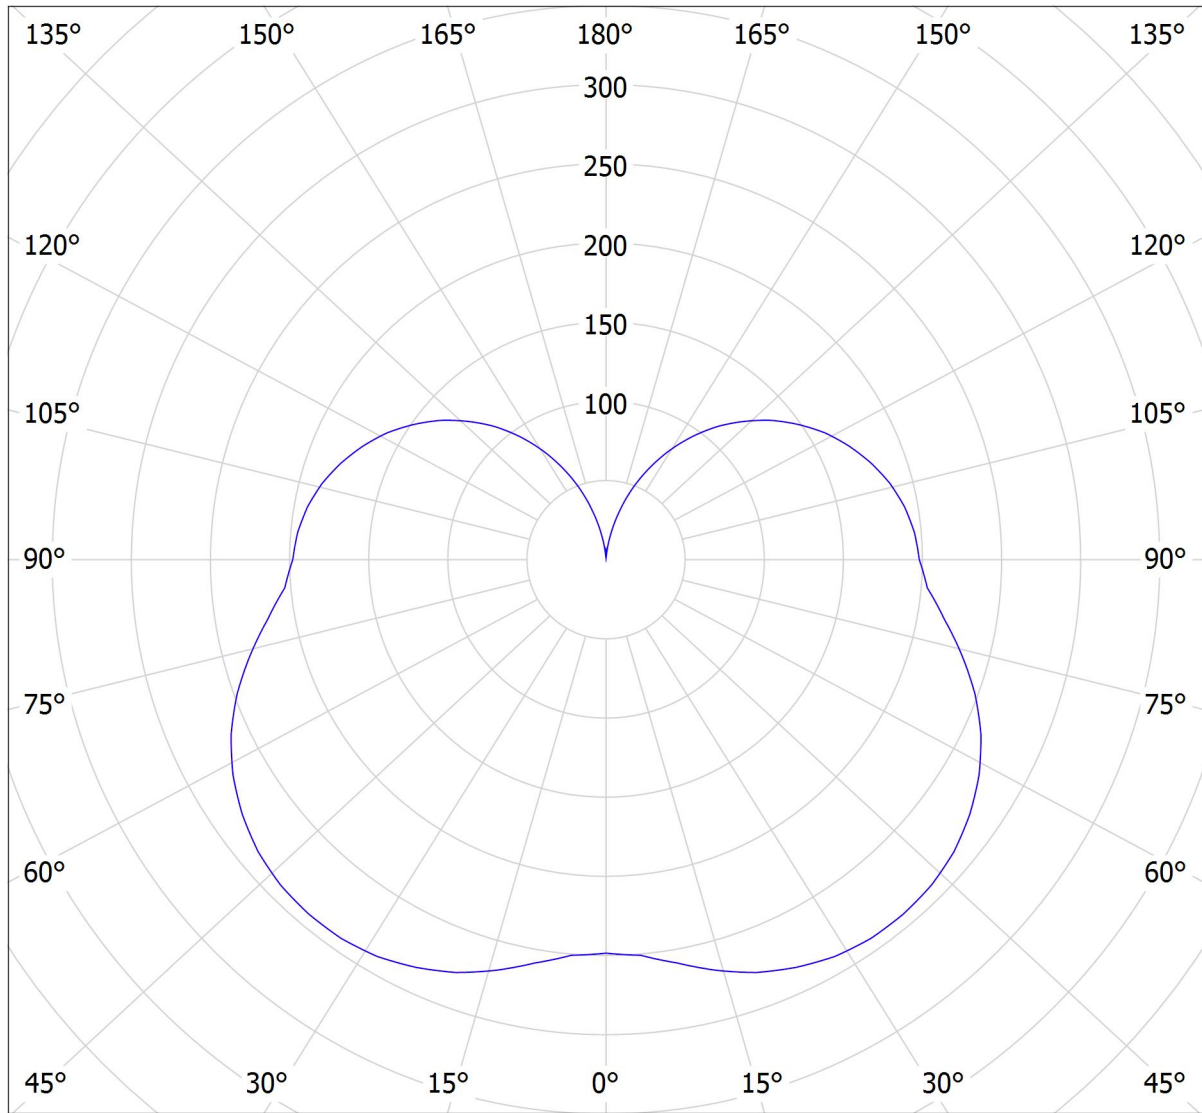

Lucis IC.K4.440.X IZAR C LED / LDC (Polar)

Luminaire: Lucis IC.K4.440.X IZAR C LED
Lamps: 1 x LED D180-G5

cd
— C0 - C180 — C90 - C270

2899 lm