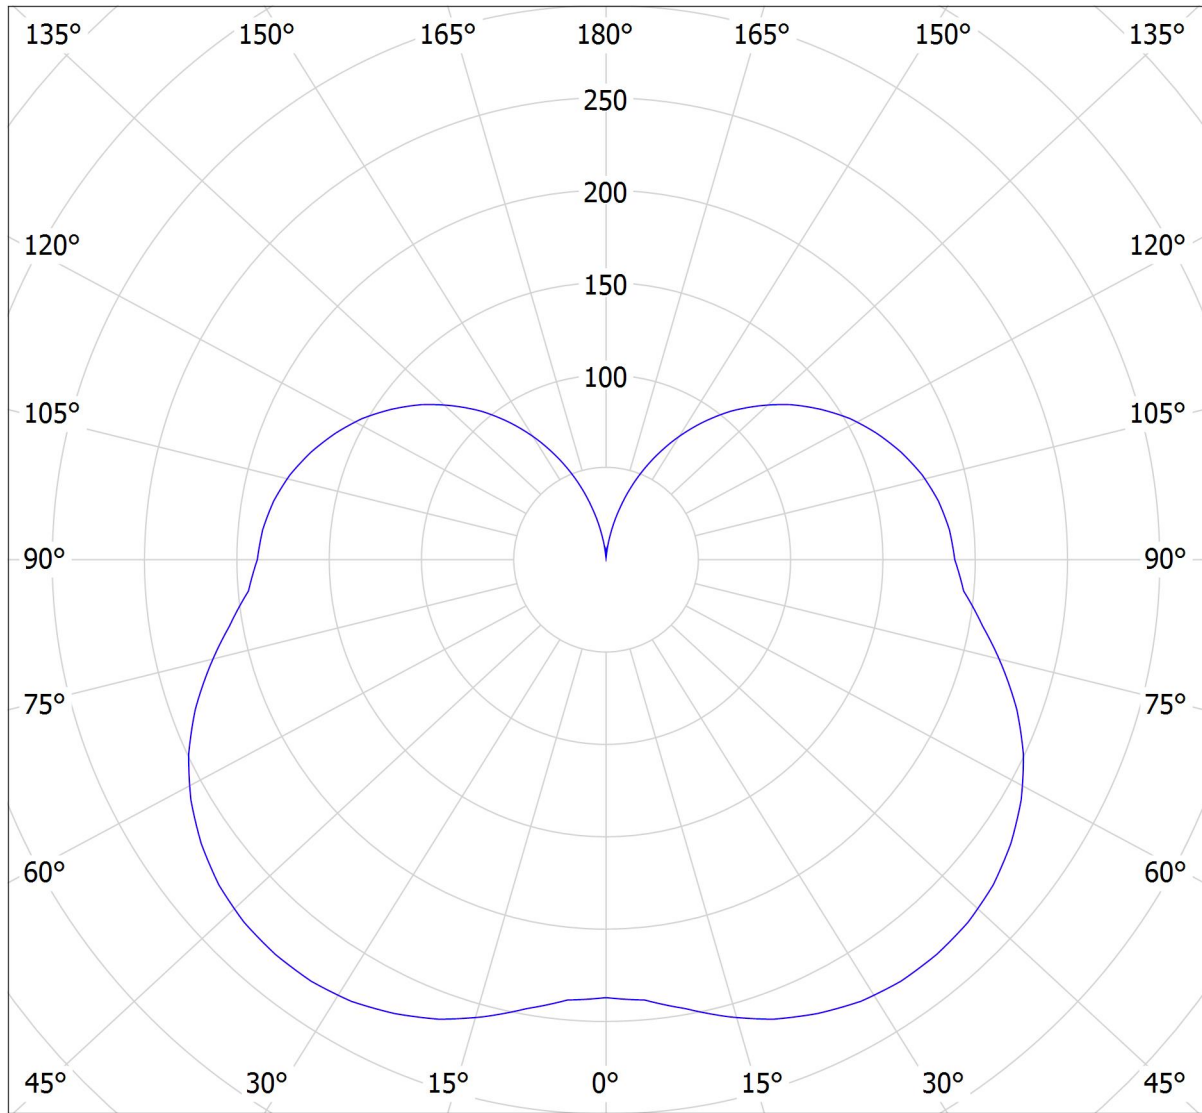

Lucis IC.K3.440.X IZAR C LED / LDC (Polar)

Luminaire: Lucis IC.K3.440.X IZAR C LED
Lamps: 1 x LED D180-G5

cd

— C0 - C180

— C90 - C270

2766 lm