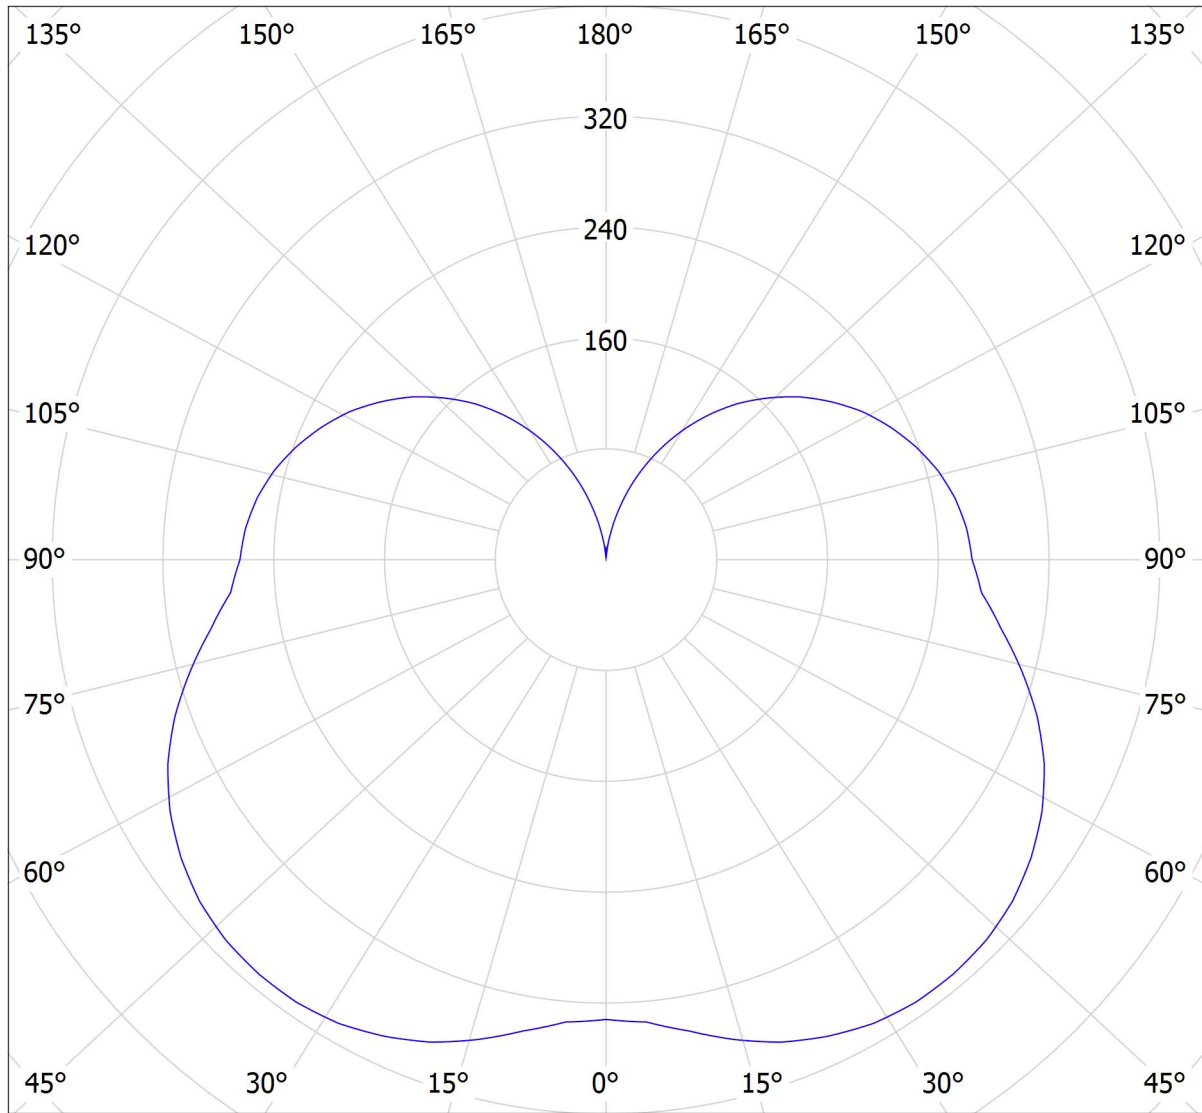

Lucis IC.K2.440.X IZAR C LED / LDC (Polar)

Luminaire: Lucis IC.K2.440.X IZAR C LED
Lamps: 1 x LED 252/160-G5

cd
— C0 - C180 — C90 - C270

3872 lm