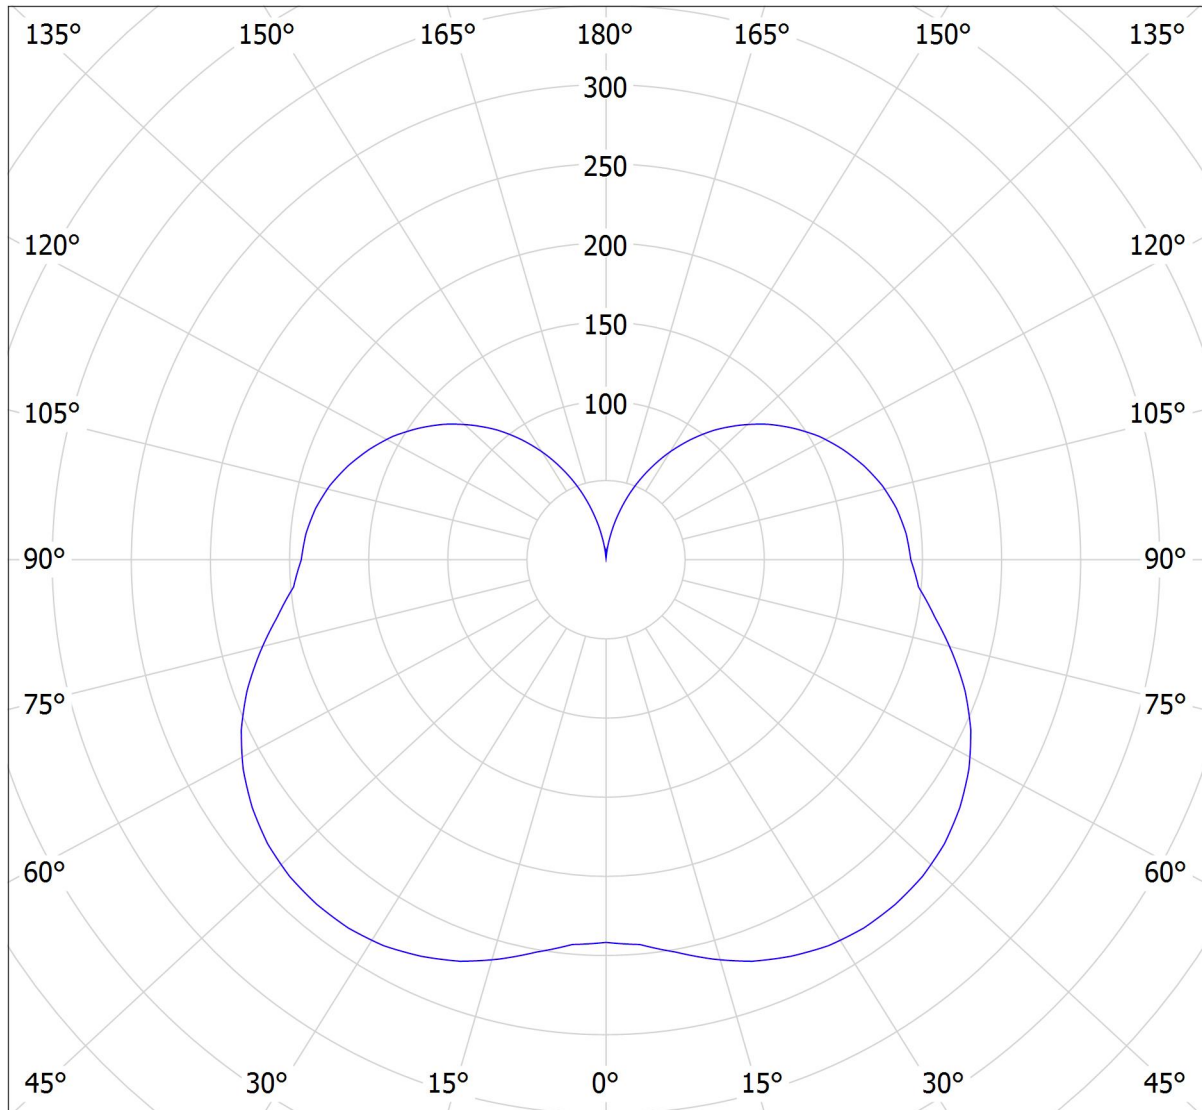

Lucis IC.K2.330.X IZAR C LED / LDC (Polar)

Luminaire: Lucis IC.K2.330.X IZAR C LED
Lamps: 1 x LED D180-G5

cd

— C0 - C180

— C90 - C270

2820 lm