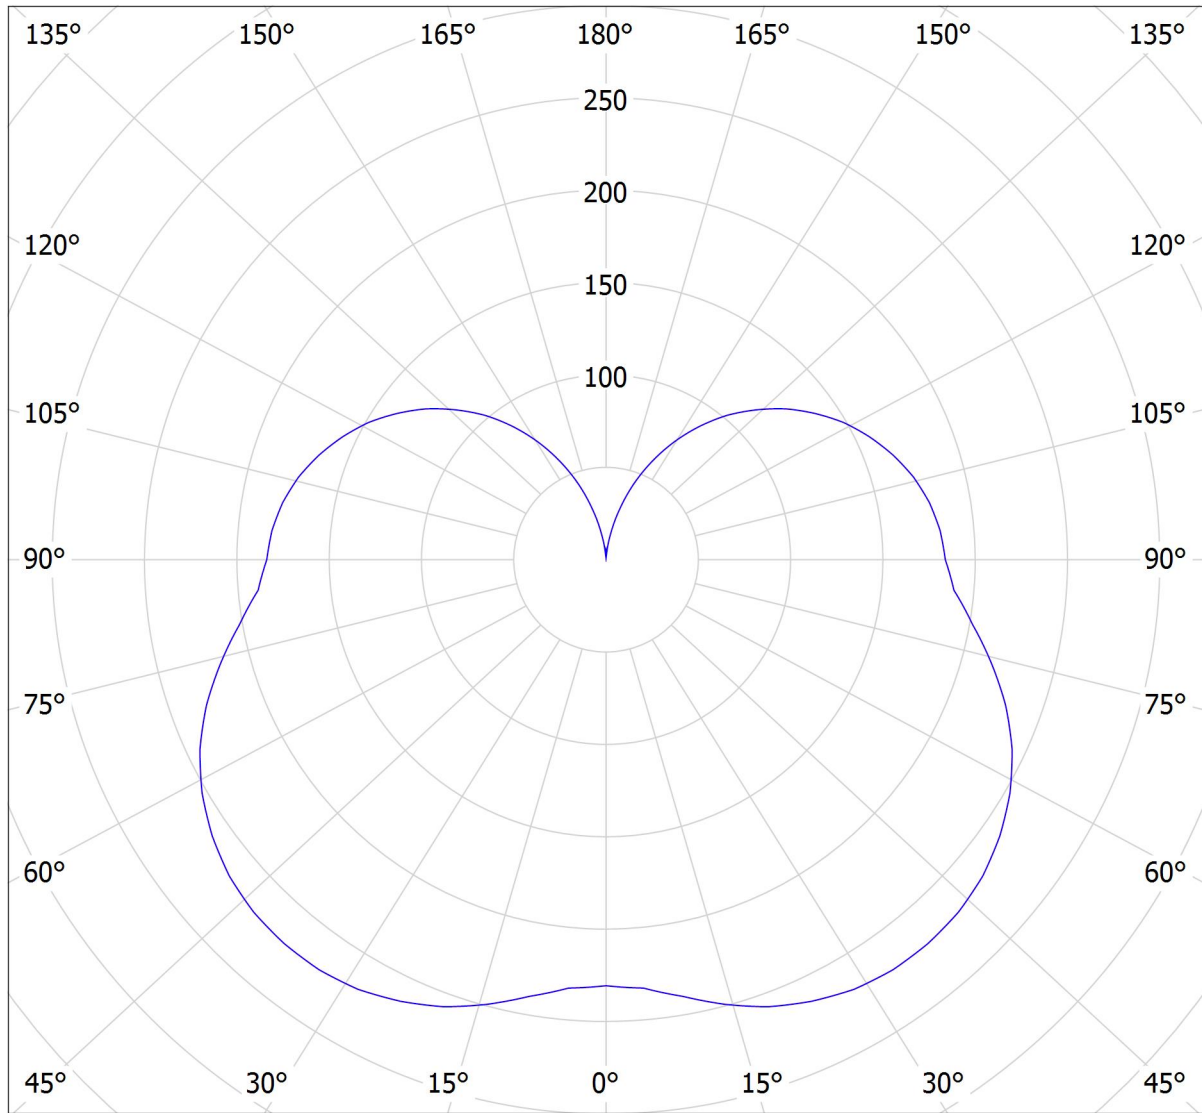

Lucis IC.K1.330.X IZAR C LED / LDC (Polar)

Luminaire: Lucis IC.K1.330.X IZAR C LED
Lamps: 1 x LED D180-G5

cd

— C0 - C180

— C90 - C270

2691 lm