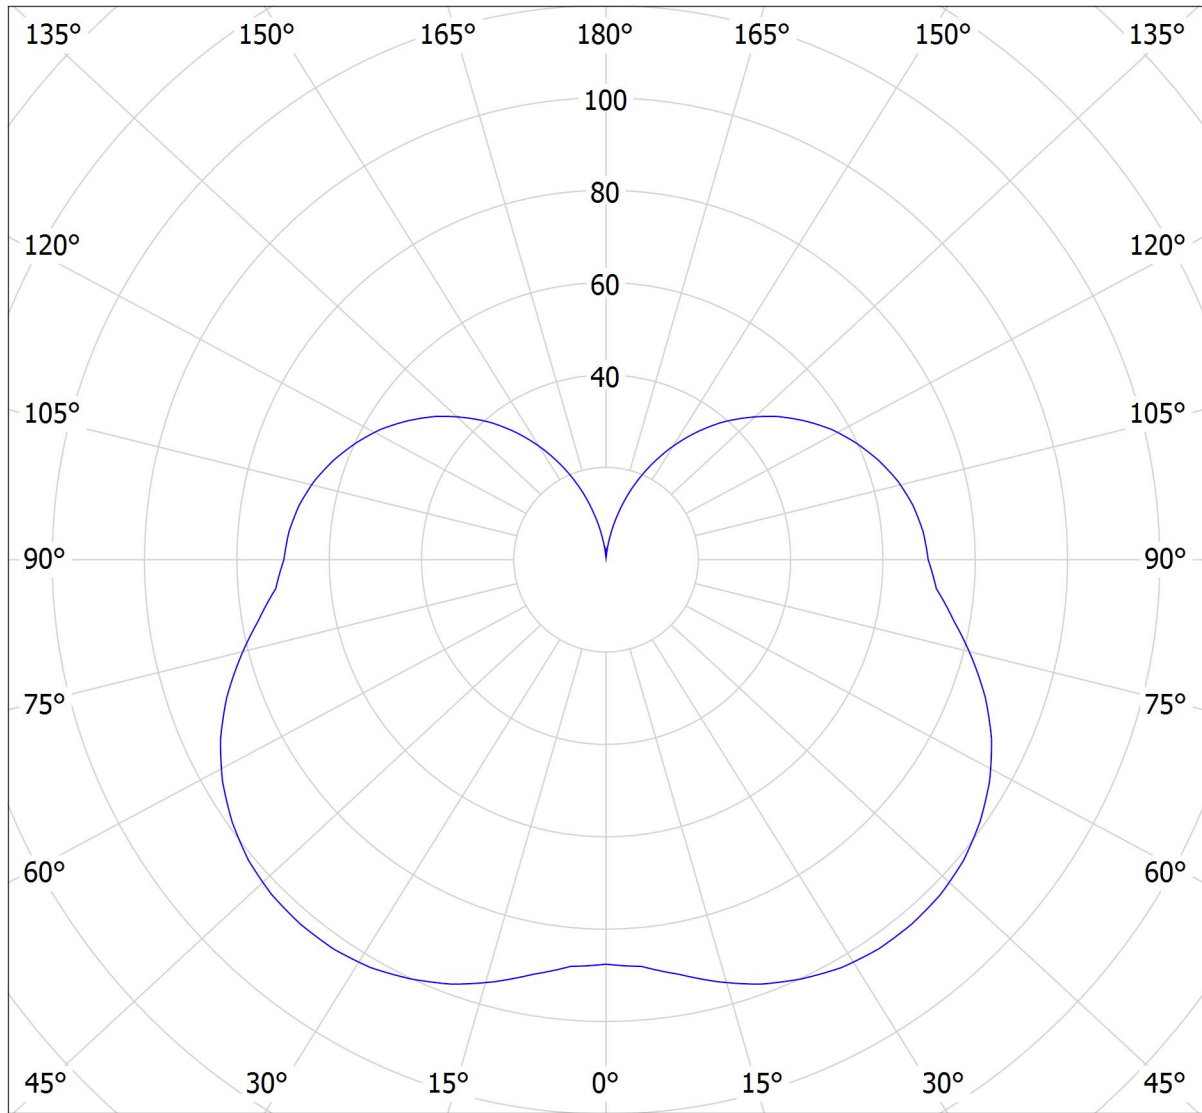

Lucis IC.K1.150.X IZAR C LED / LDC (Polar)

Luminaire: Lucis IC.K1.150.X IZAR C LED
Lamps: 1 x LED 103/73-G5

cd
— C0 - C180 — C90 - C270

1022 lm