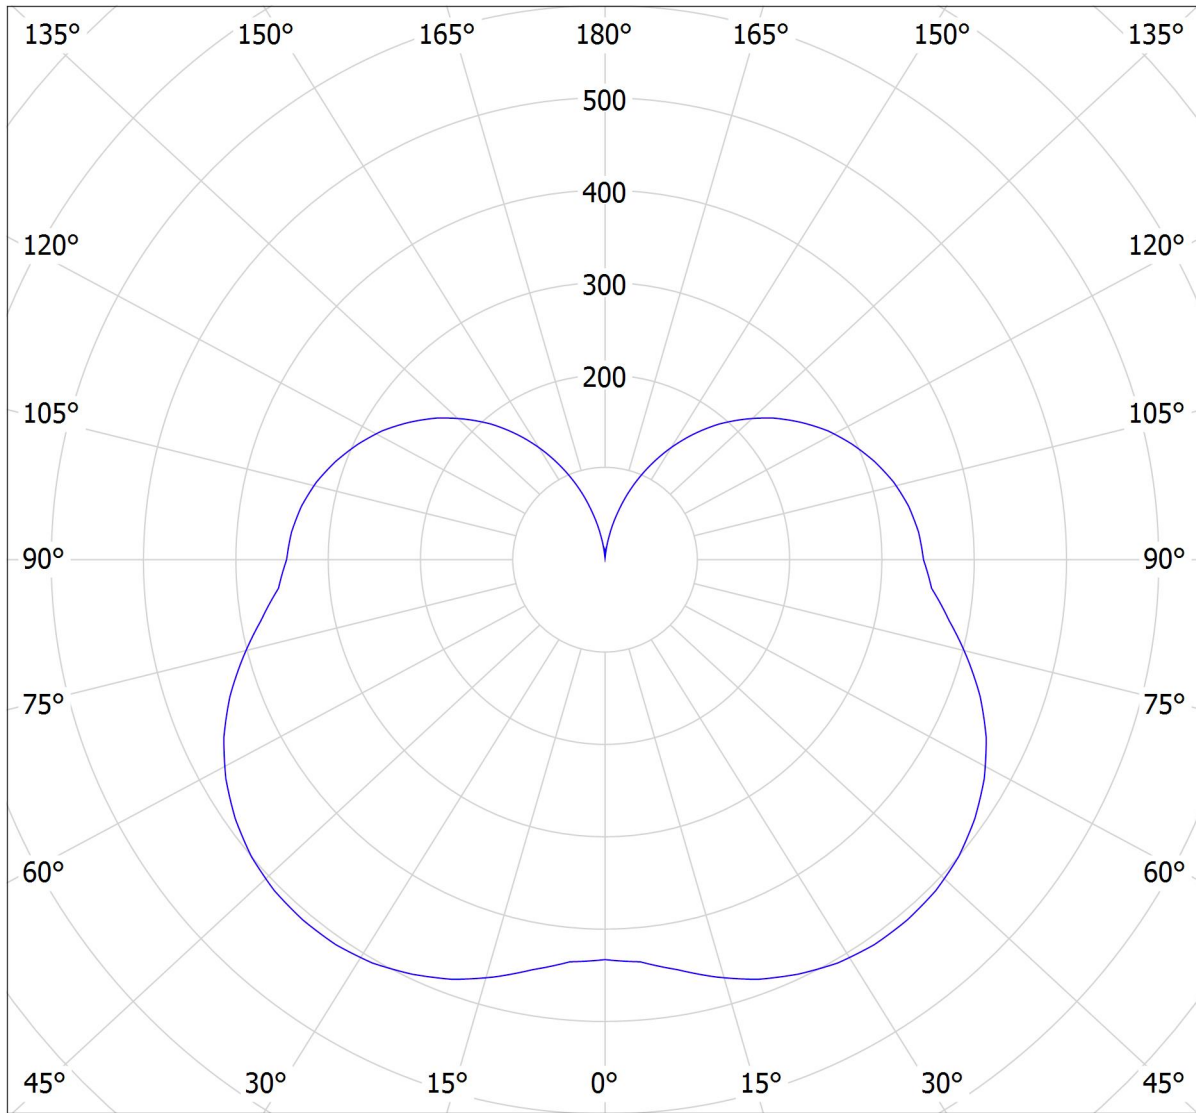

Lucis ZL4.IC.K2.600.X IZAR C LED / LDC (Polar)

Luminaire: Lucis ZL4.IC.K2.600.X IZAR C LED

Lamps: 1 x LED 340/200-G5

cd

5052 lm

— C0 - C180 — C90 - C270