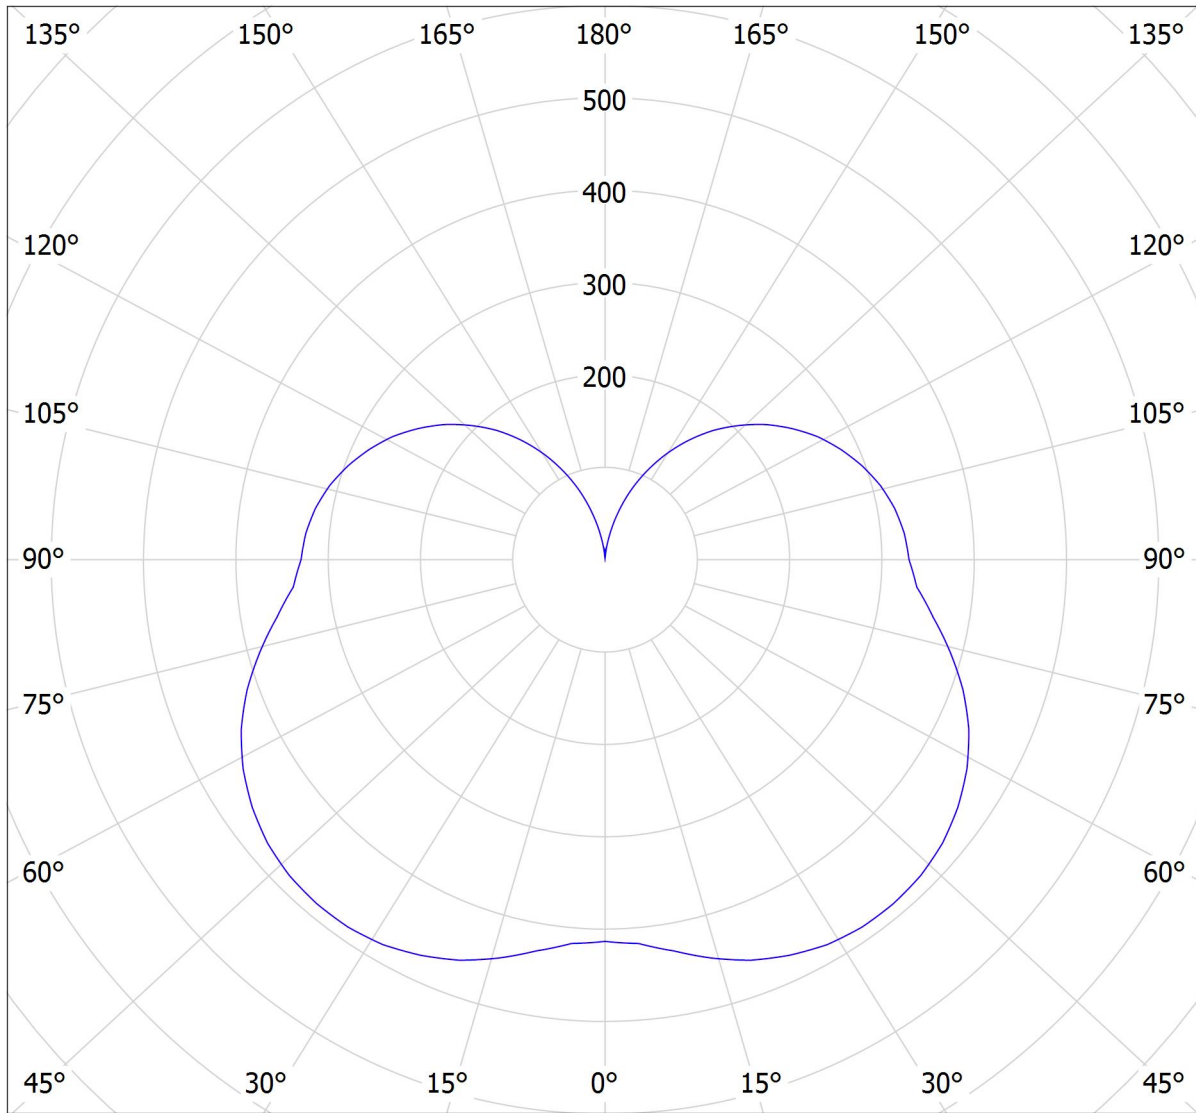

# Lucis ZL4.IC.K1.600.X IZAR C LED / LDC (Polar)

Luminaire: Lucis ZL4.IC.K1.600.X IZAR C LED

Lamps: 1 x LED 340/200-G5

cd

4822 lm

— C0 - C180 — C90 - C270