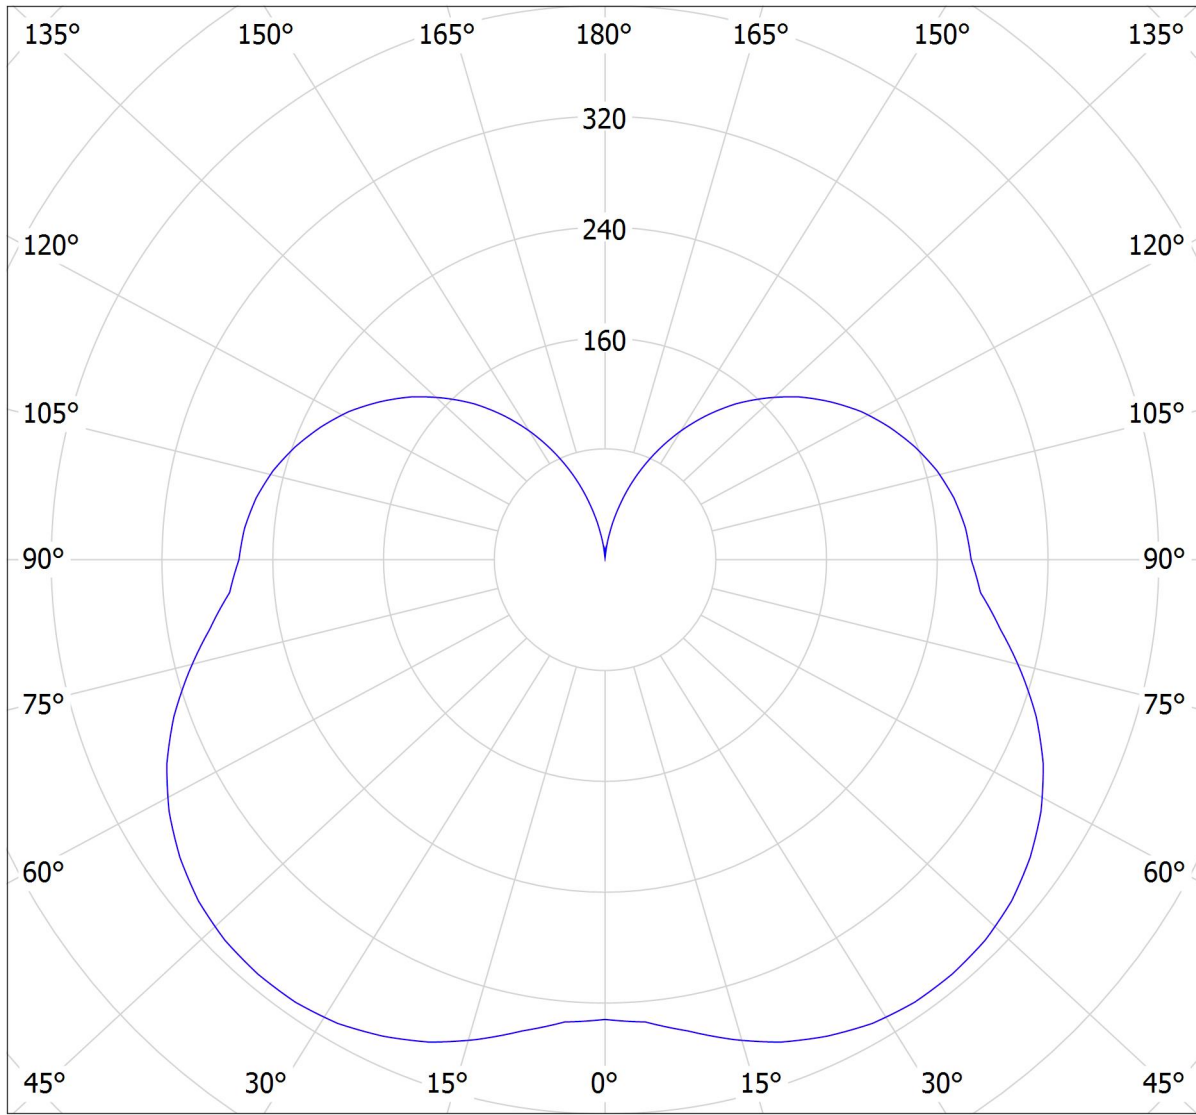

Lucis ZL4.IC.K2.440.X IZAR C LED / LDC (Polar)

Luminaire: Lucis ZL4.IC.K2.440.X IZAR C LED

Lamps: 1 x LED 252/160-G5

cd

3872 lm

— C0 - C180 — C90 - C270