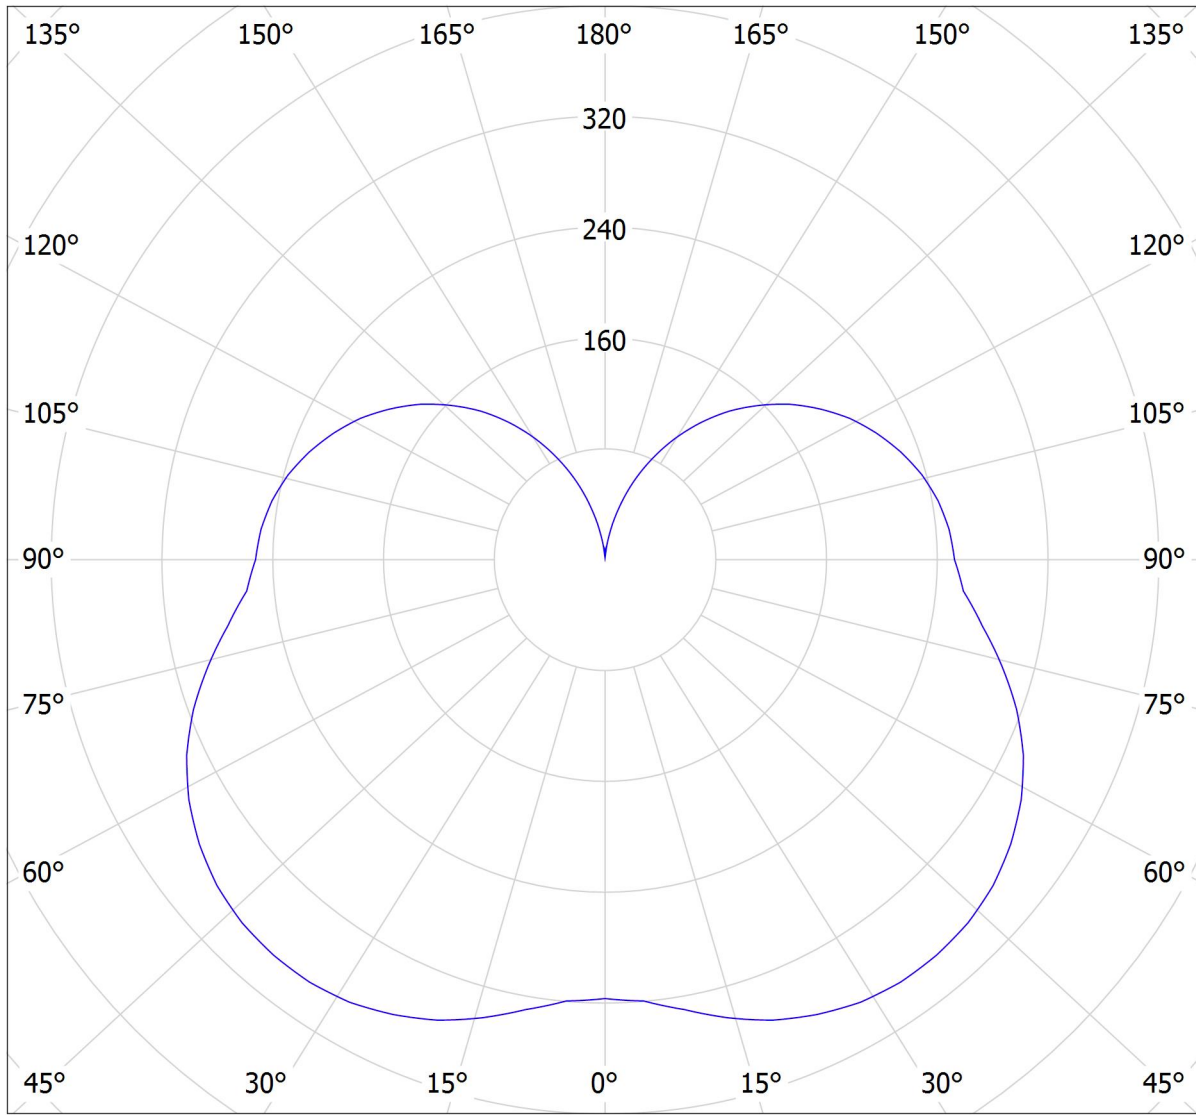

# Lucis ZL4.IC.K1.440.X IZAR C LED / LDC (Polar)

Luminaire: Lucis ZL4.IC.K1.440.X IZAR C LED

Lamps: 1 x LED 252/160-G5

cd

3696 lm

— C0 - C180 — C90 - C270