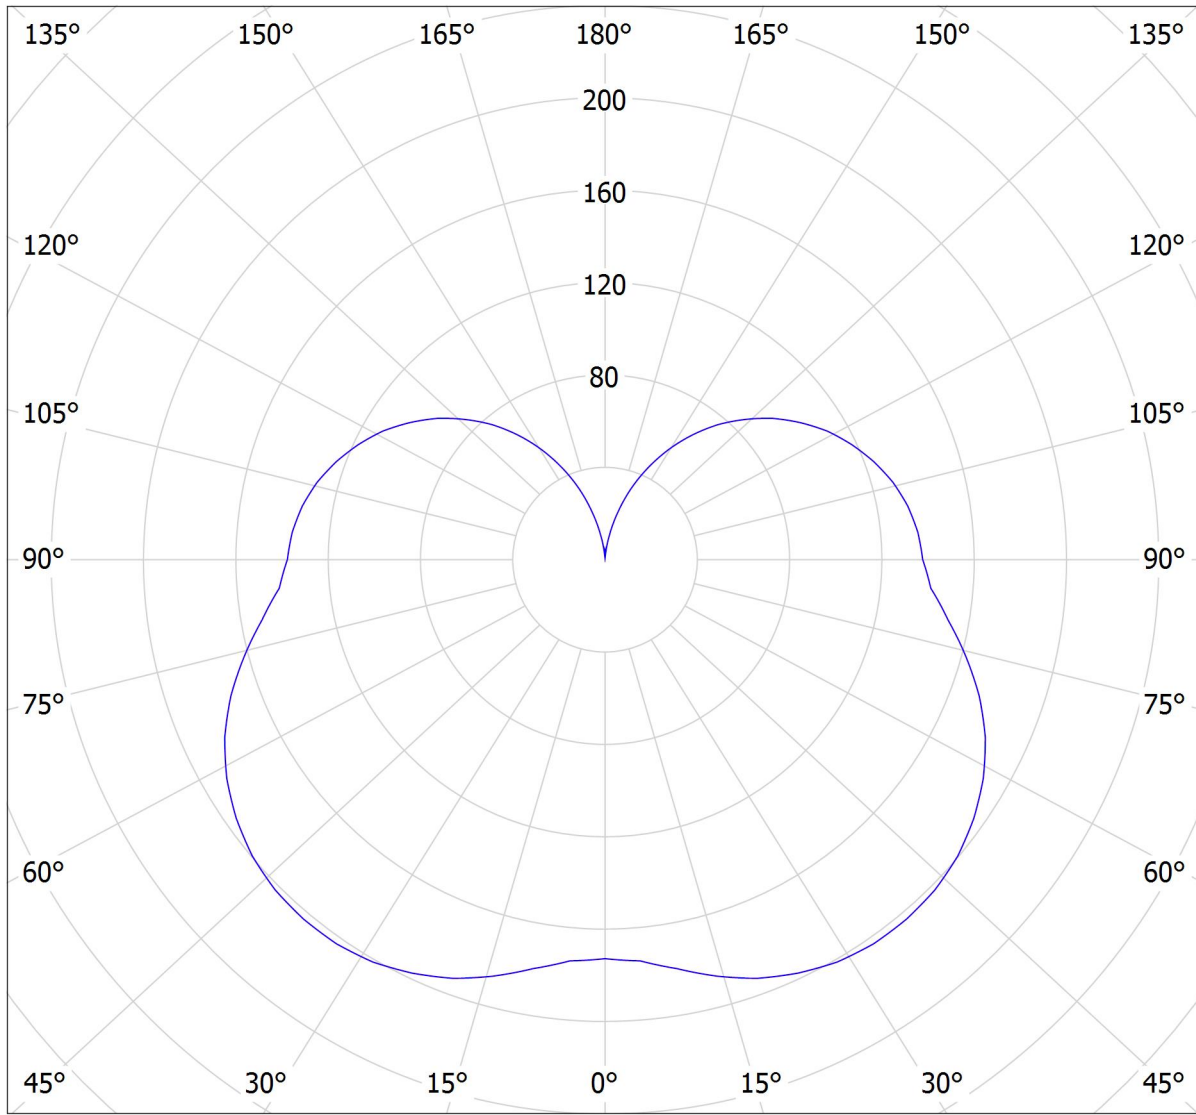

Lucis ZL1.IC.K2.250.X IZAR C LED / LDC (Polar)

Luminaire: Lucis ZL1.IC.K2.250.X IZAR C LED

Lamps: 1 x LED D180-G5

cd

2016 lm

— C0 - C180 — C90 - C270