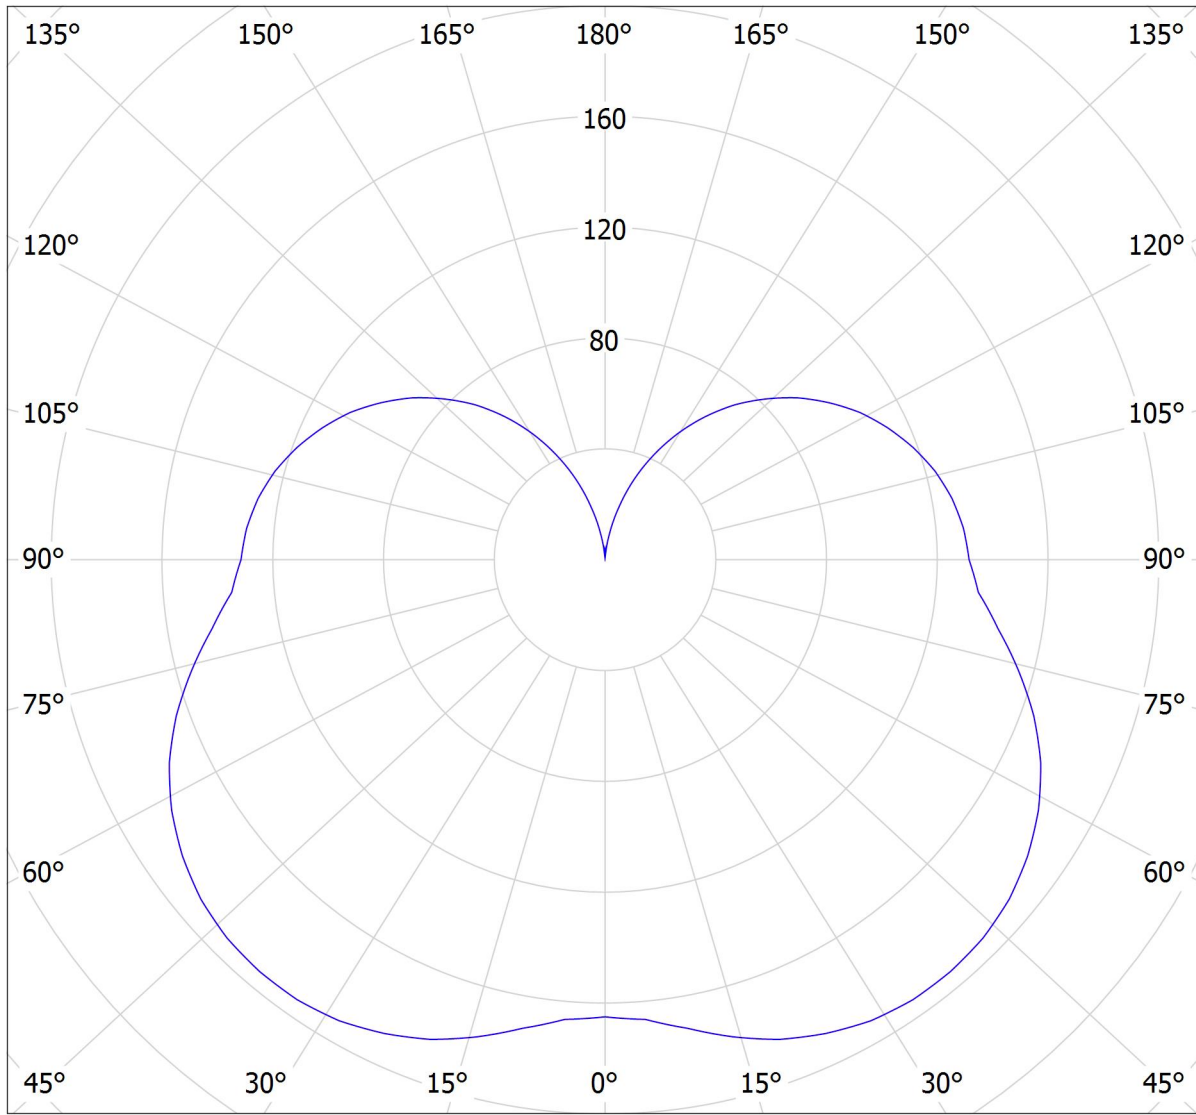

# Lucis ZL1.IC.K1.250.X IZAR C LED / LDC (Polar)

Luminaire: Lucis ZL1.IC.K1.250.X IZAR C LED

Lamps: 1 x LED D180-G5

cd

1925 lm

— C0 - C180 — C90 - C270