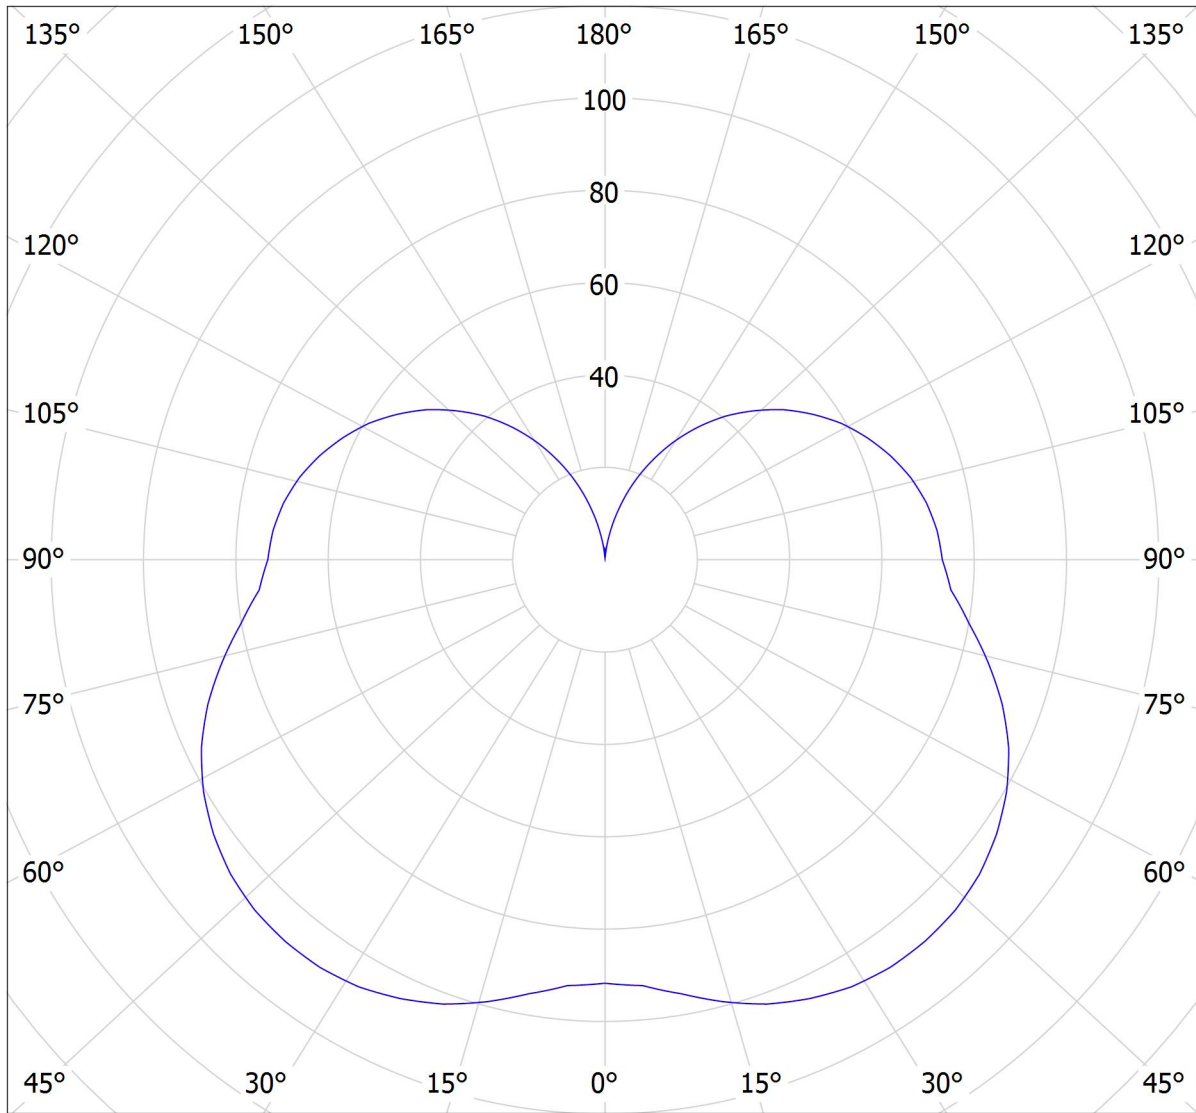

Lucis ZL1.IC.K2.150.X IZAR C LED / LDC (Polar)

Luminaire: Lucis ZL1.IC.K2.150.X IZAR C LED

Lamps: 1 x LED 103/73-G5

cd

1070 lm

— C0 - C180 — C90 - C270