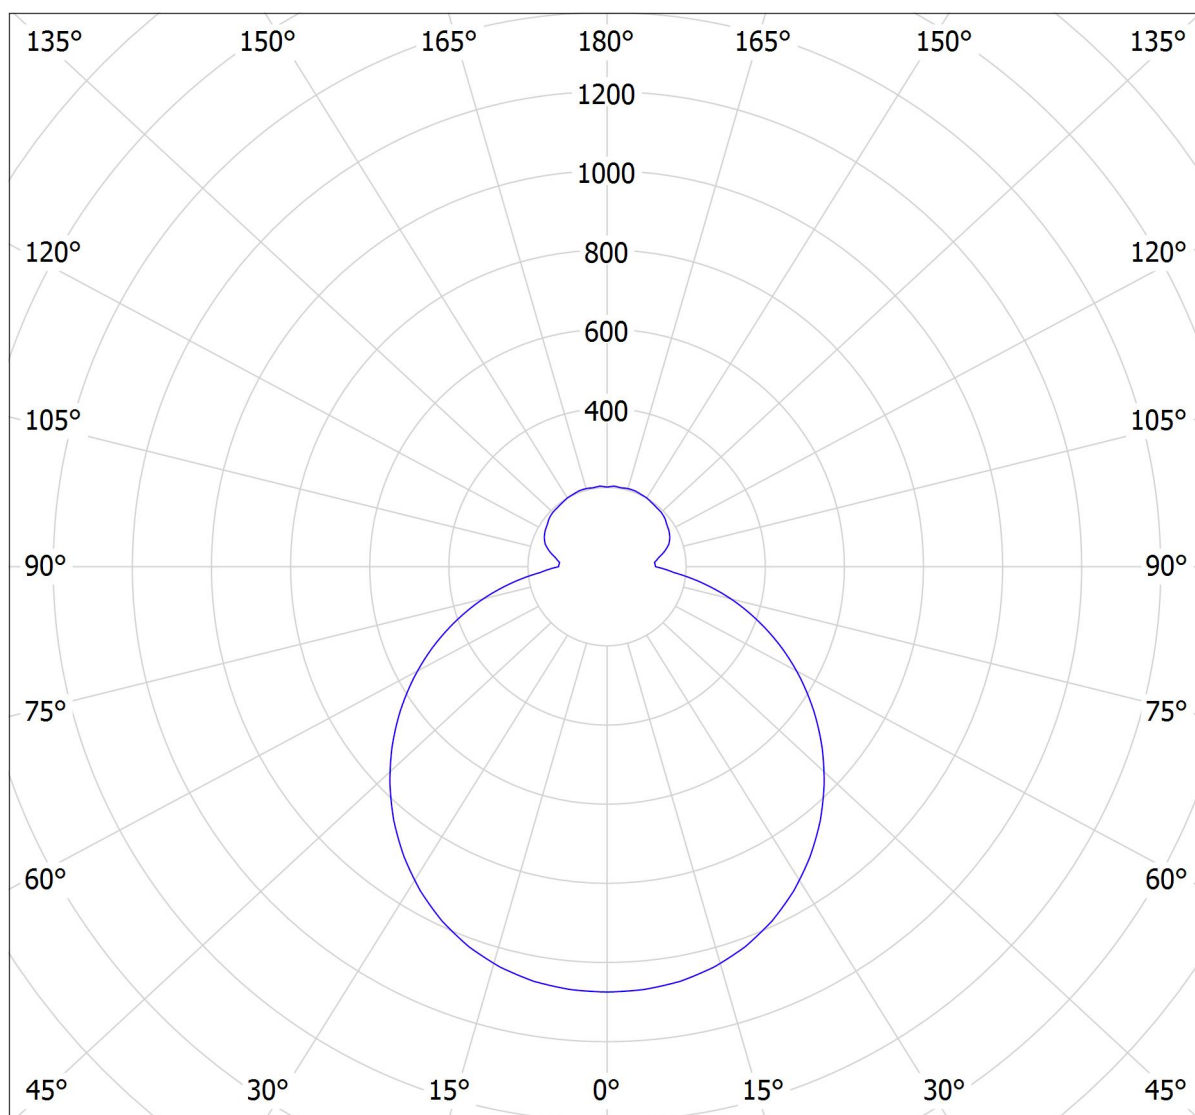

Lucis ZL3.K2.O50 FORUM LED / LDC (Polar)

Luminaire: Lucis ZL3.K2.O50 FORUM LED
Lamps: 1 x LED G5

cd

— C0 - C180

— C90 - C270

4684 lm