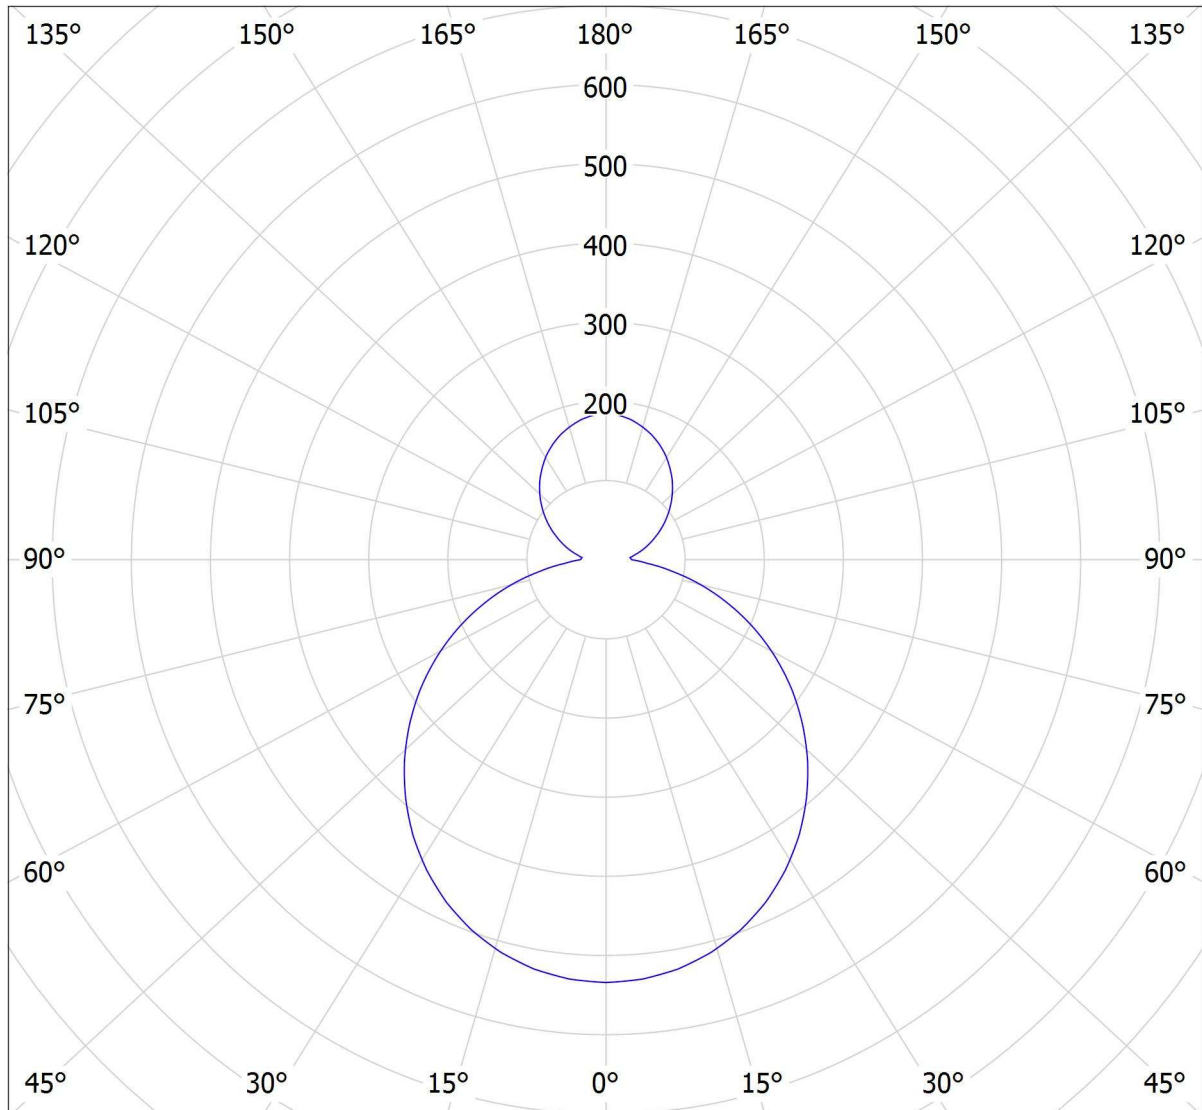

Lucis S34.K2.R450 RONDO LED / LDC (Polar)

Luminaire: Lucis S34.K2.R450 RONDO LED
Lamps: 1 x LED G5

cd

— C0 - C180

— C90 - C270

2171 lm