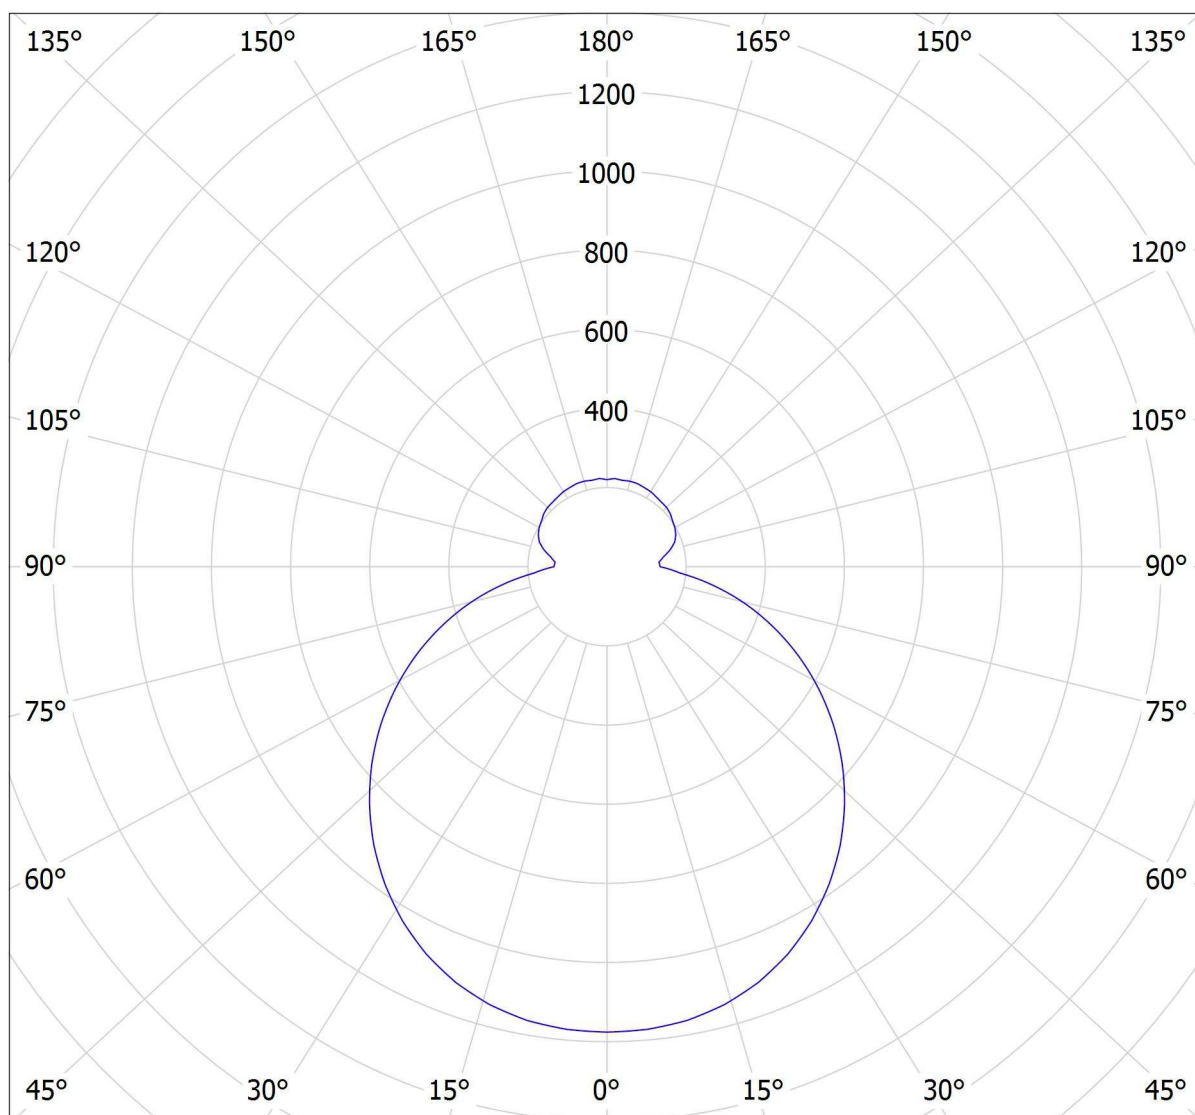

## Lucis S46.K1.O60 FORUM LED / LDC (Polar)

Luminaire: Lucis S46.K1.O60 FORUM LED  
Lamps: 1 x LED G5

cd

— C0 - C180

— C90 - C270

5125 lm