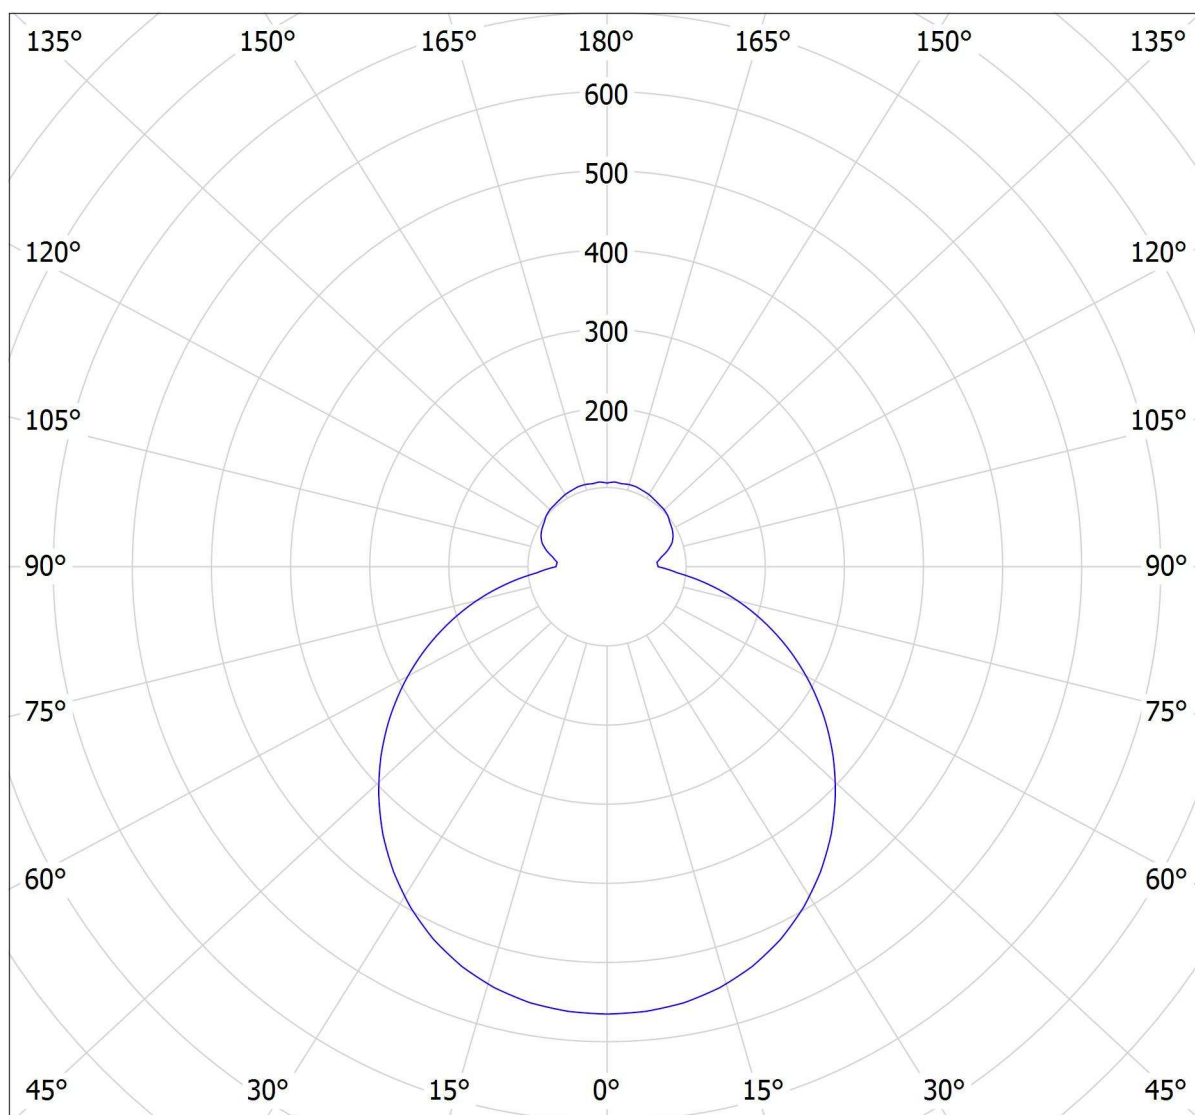

## Lucis S34.K4.O42 FORUM LED / LDC (Polar)

Luminaire: Lucis S34.K4.O42 FORUM LED  
Lamps: 1 x LED G5

cd

— C0 - C180

— C90 - C270

2463 lm