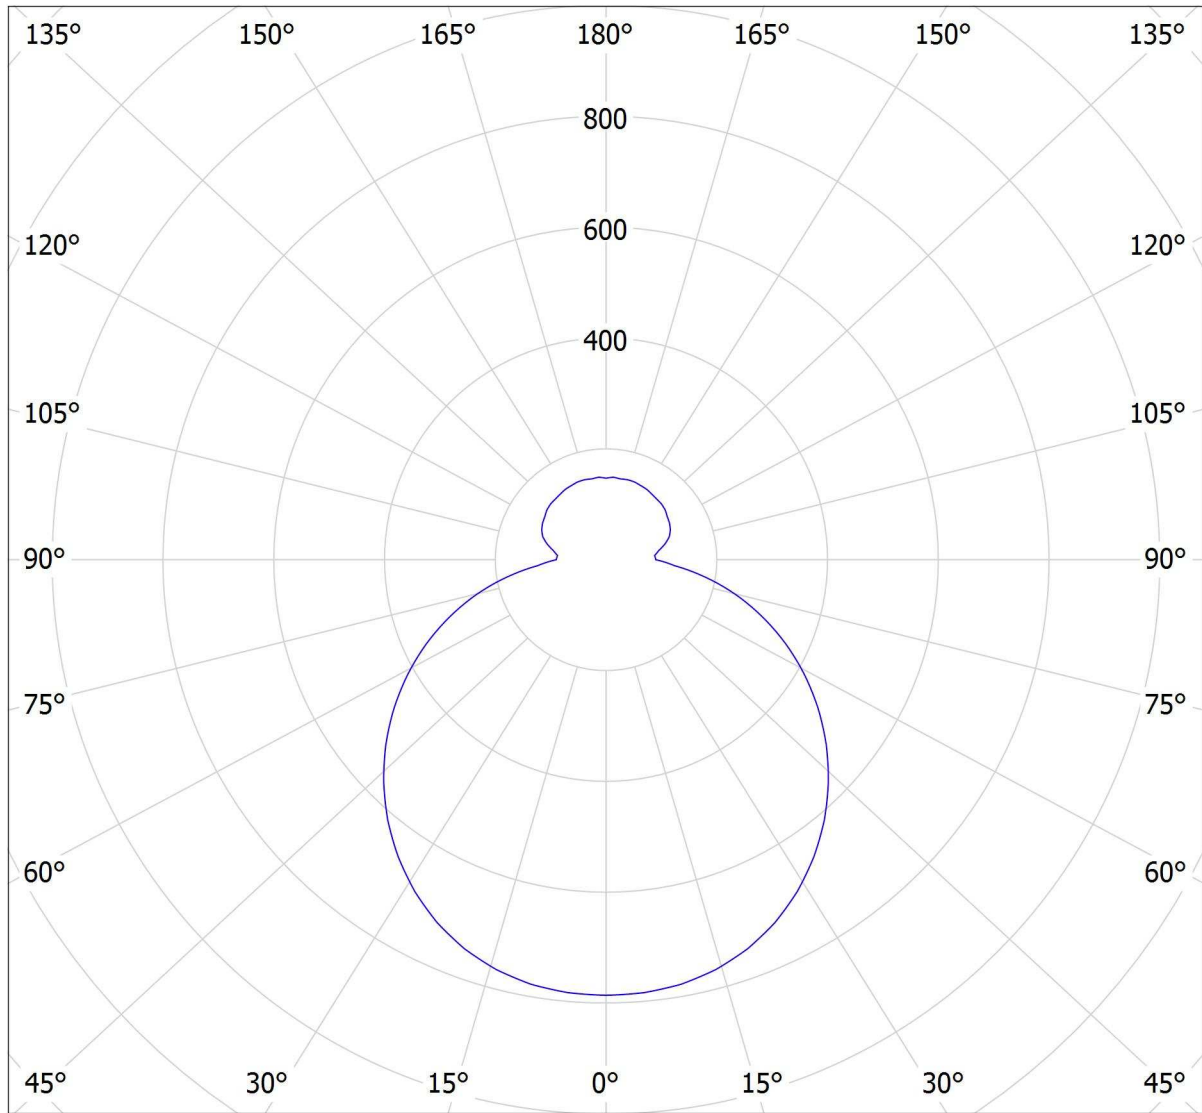

Lucis S34.K1.O42 FORUM LED / LDC (Polar)

Luminaire: Lucis S34.K1.O42 FORUM LED
Lamps: 1 x LED G5

cd
— C0 - C180 — C90 - C270

3426 lm