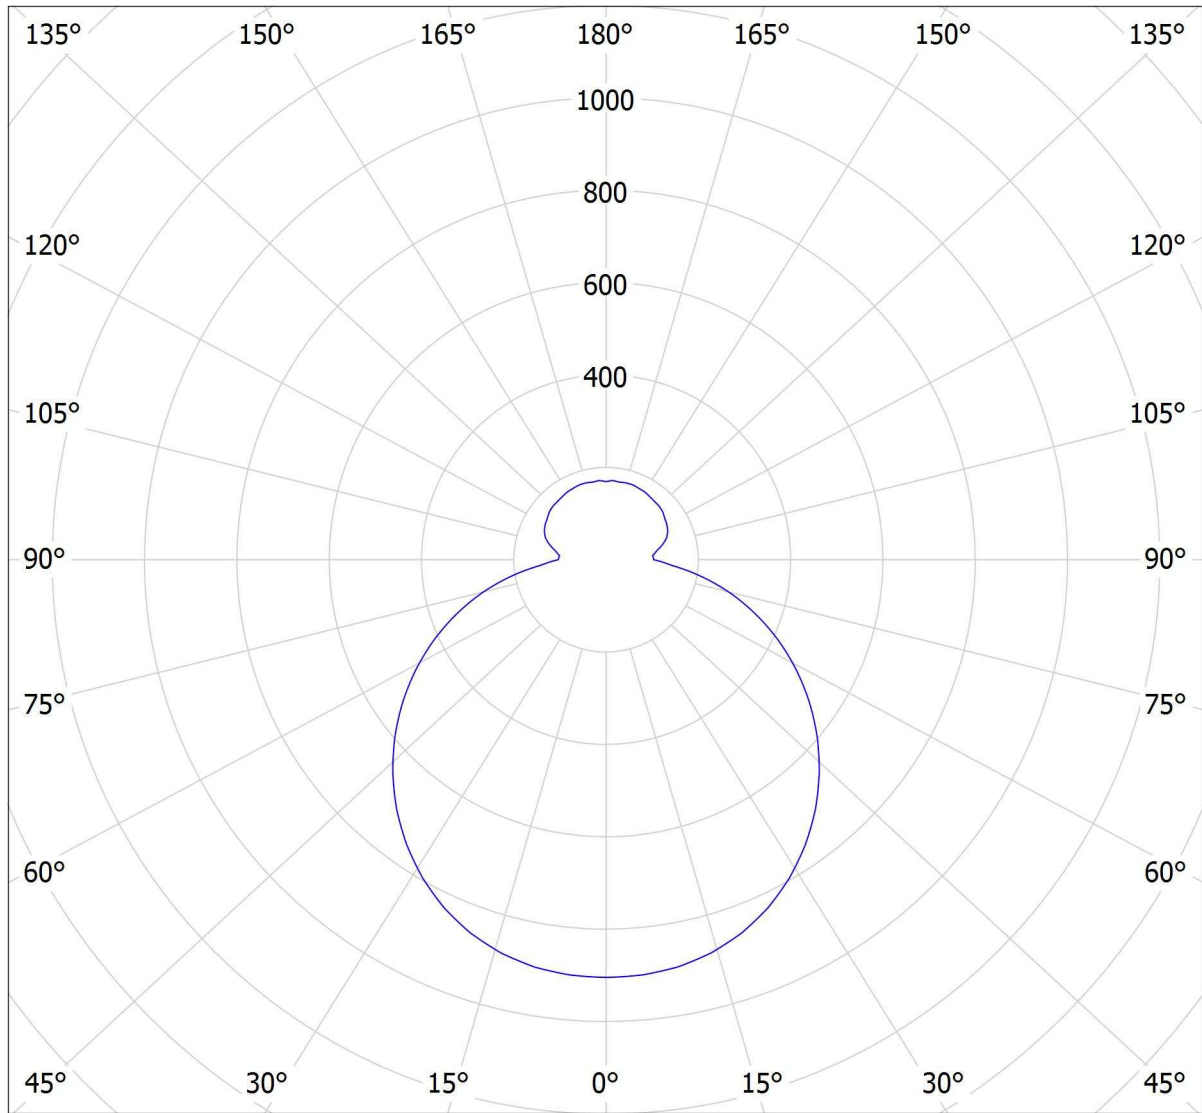

Lucis PS13.K3.Z600 ZERO LED / LDC (Polar)

Luminaire: Lucis PS13.K3.Z600 ZERO LED
Lamps: 1 x LED G5

cd

— C0 - C180

— C90 - C270

3943 lm