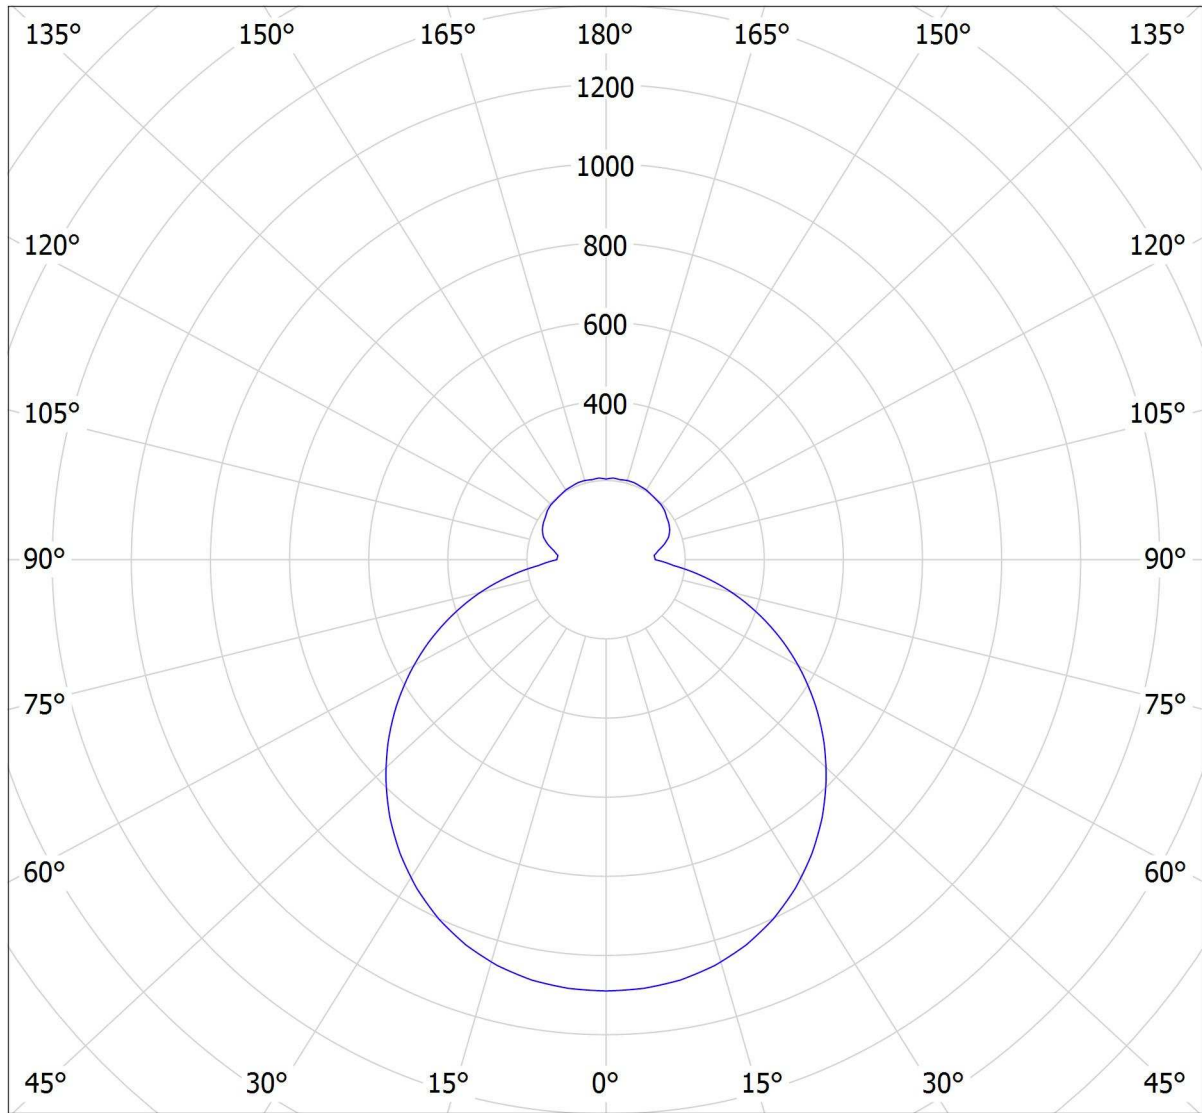

# Lucis PS13.K2.Z500 ZERO LED / LDC (Polar)

Luminaire: Lucis PS13.K2.Z500 ZERO LED  
Lamps: 1 x LED G5

cd  
— C0 - C180 — C90 - C270

4749 lm