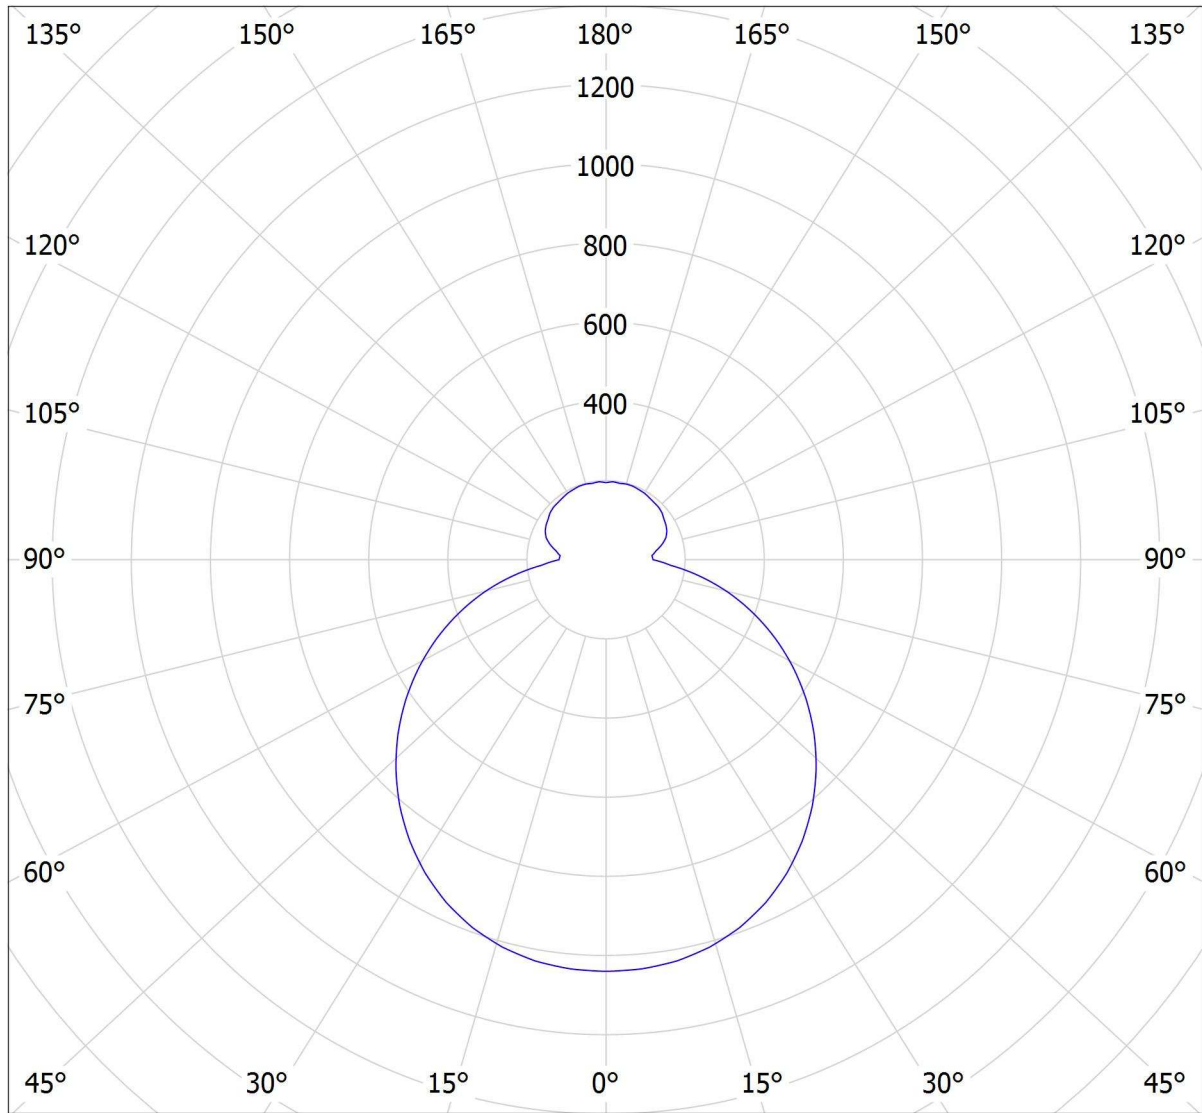

# Lucis PS13.K1.Z500 ZERO LED / LDC (Polar)

Luminaire: Lucis PS13.K1.Z500 ZERO LED  
Lamps: 1 x LED G5

cd  
— C0 - C180 — C90 - C270

4533 lm