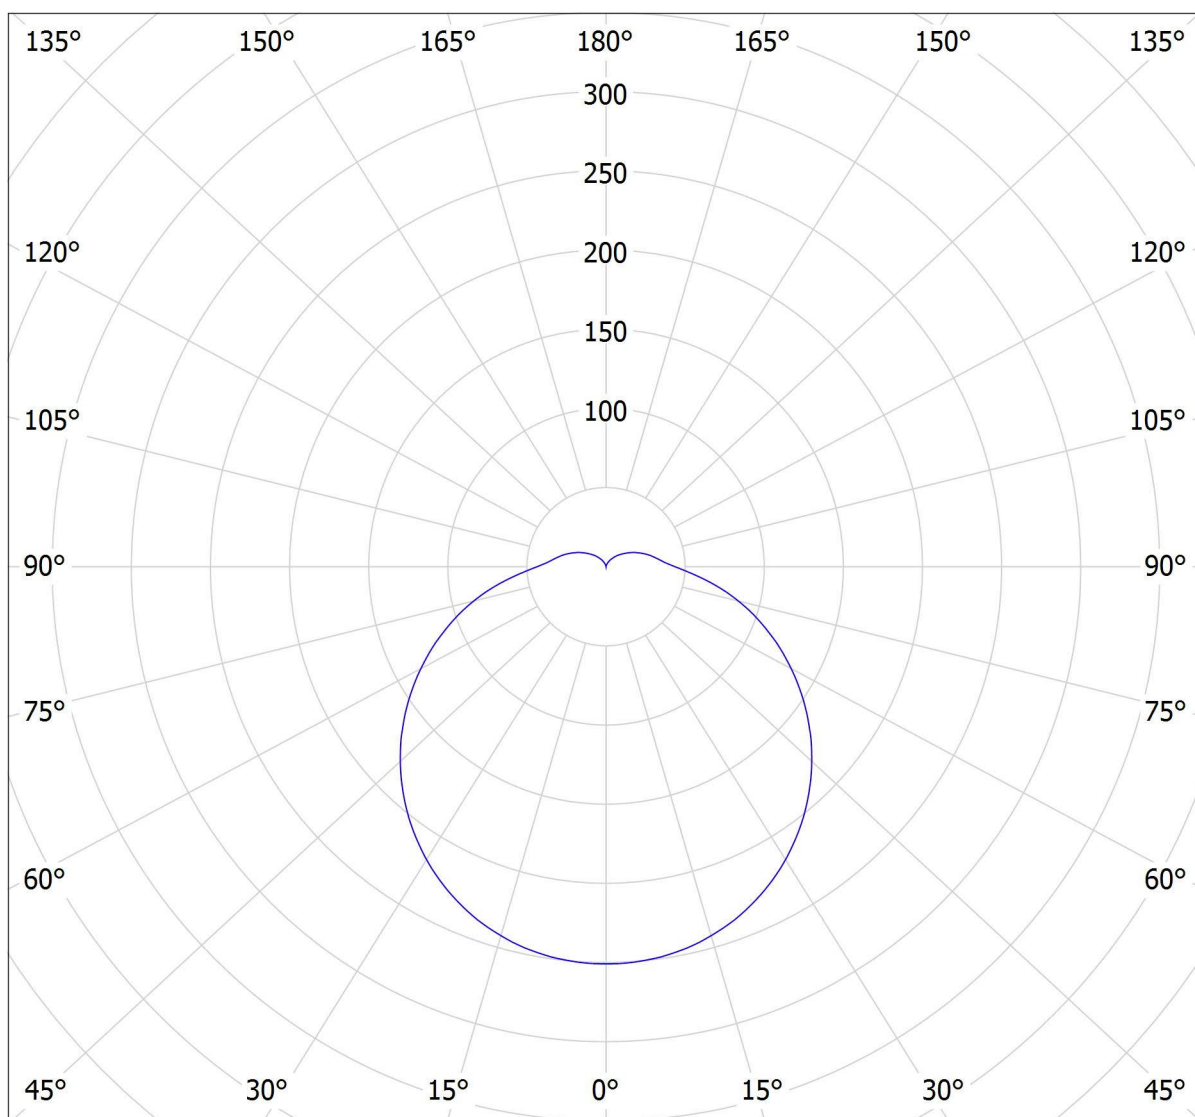

Lucis BS44.14.P44.X PRIMA LED / LDC (Polar)

Luminaire: Lucis BS44.14.P44.X PRIMA LED
Lamps: 4 x Osram CL 75W

cd/klm

— C0 - C180

— C90 - C270

$\eta = 100\%$