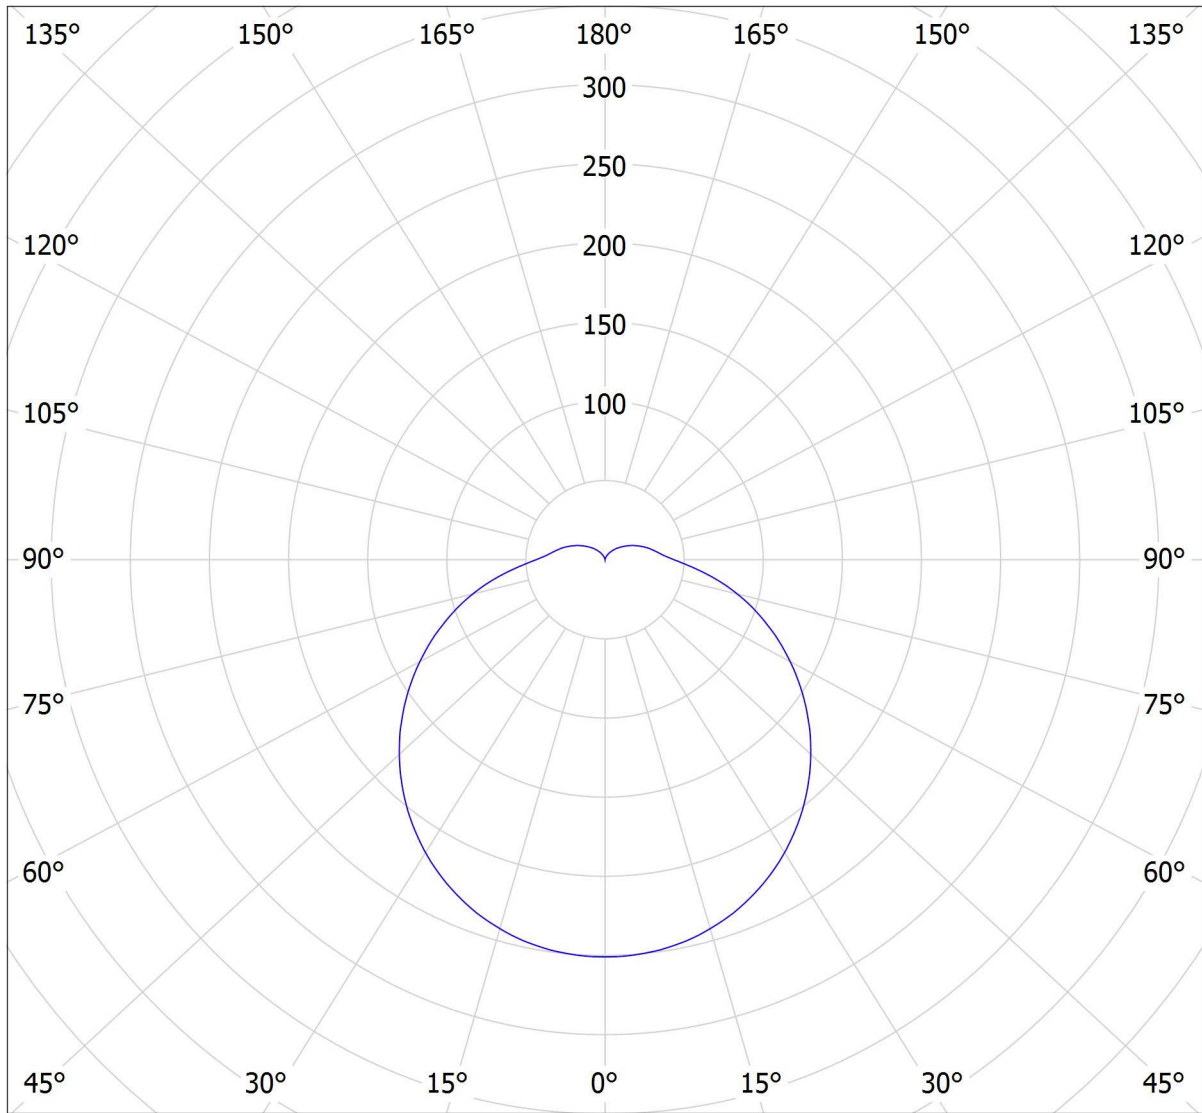

Lucis BS34.12.P34.X PRIMA LED / LDC (Polar)

Luminaire: Lucis BS34.12.P34.X PRIMA LED
Lamps: 2 x Osram CL 75W

cd/klm
— C0 - C180 — C90 - C270

$\eta = 100\%$