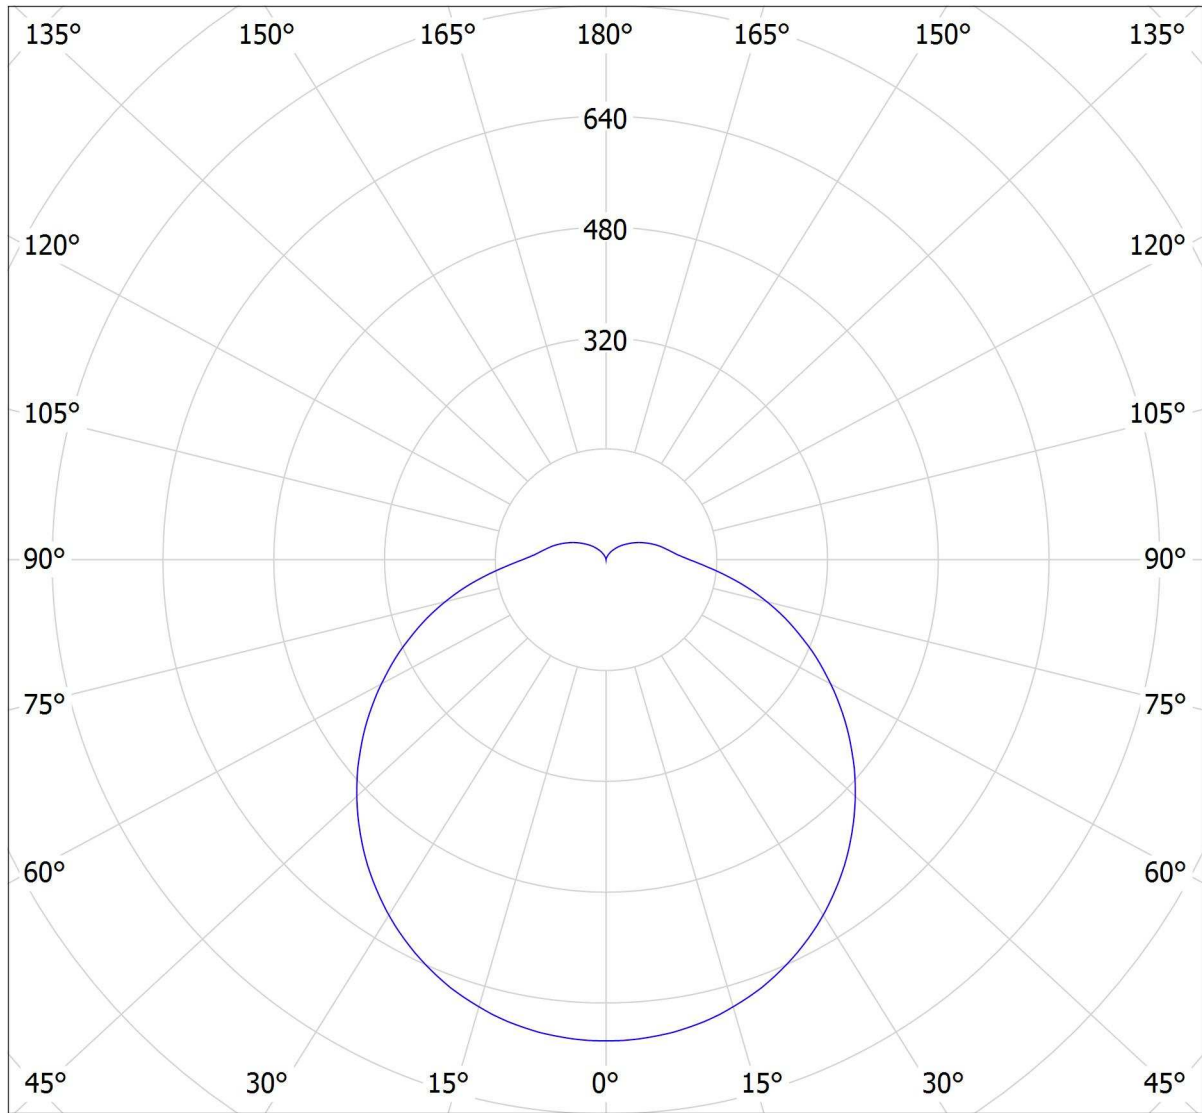

Lucis BS44.K4.P44.X PRIMA LED / LDC (Polar)

Luminaire: Lucis BS44.K4.P44.X PRIMA LED
Lamps: 1 x LED G5

cd
— C0 - C180 — C90 - C270

2769 lm