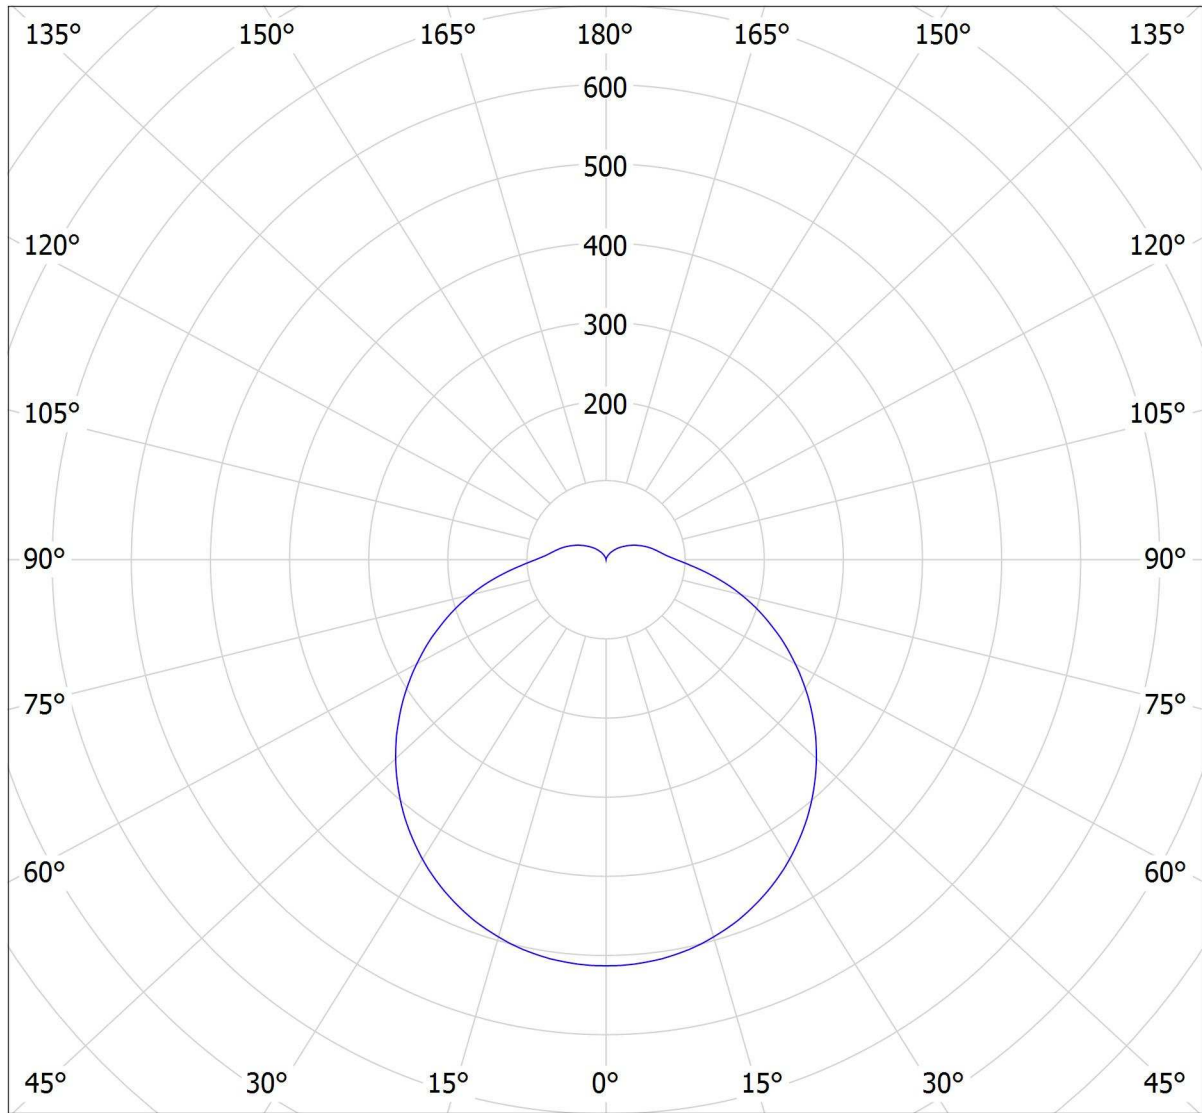

# Lucis BS34.K3.P34.X PRIMA LED / LDC (Polar)

Luminaire: Lucis BS34.K3.P34.X PRIMA LED  
Lamps: 1 x LED G5

cd  
— C0 - C180 — C90 - C270

2045 lm