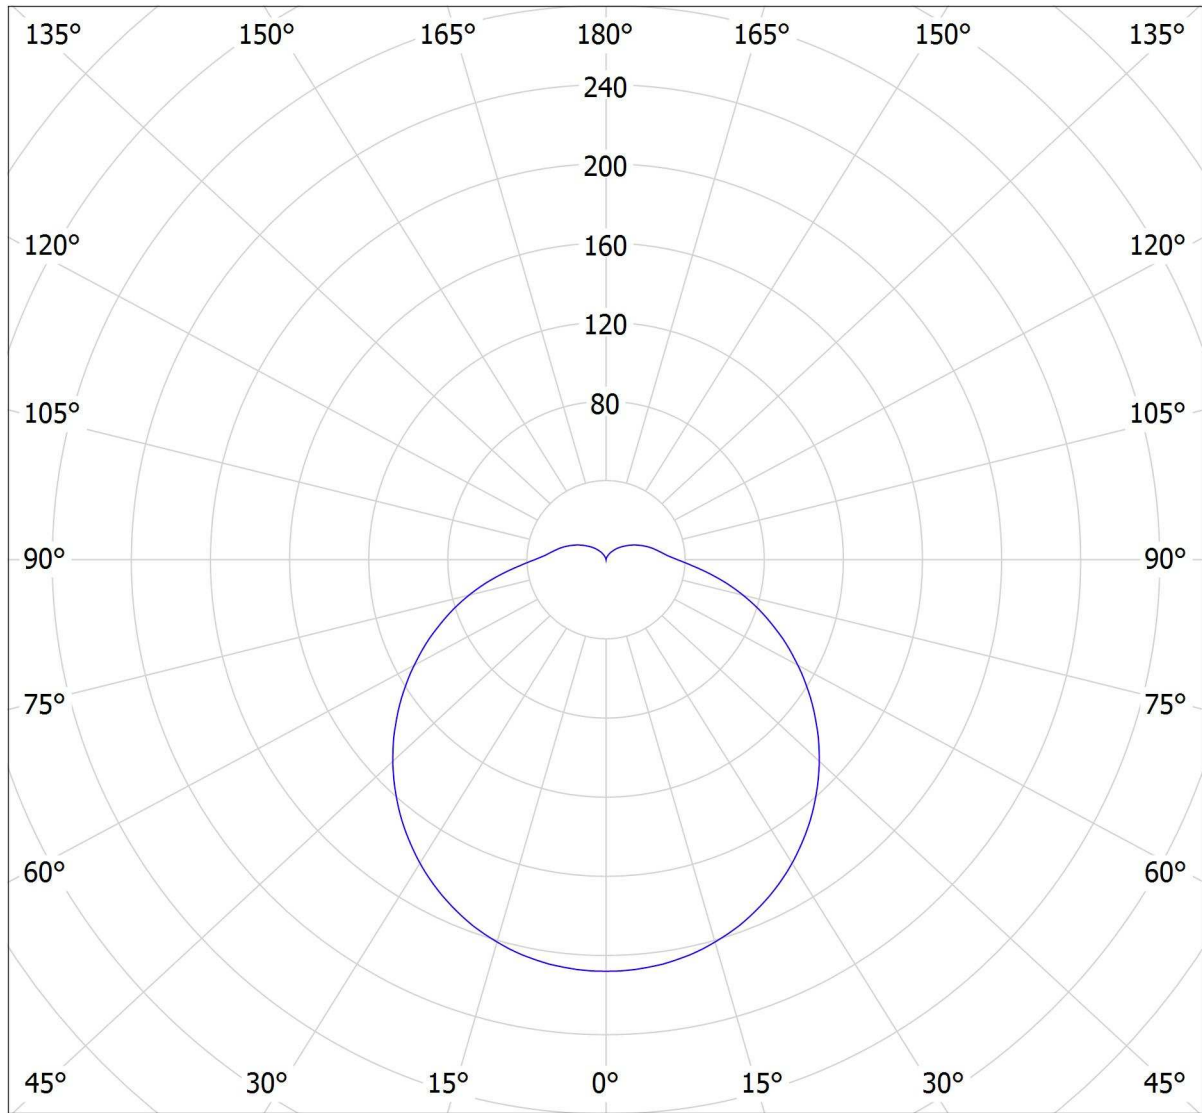

Lucis BS14.K1.P14.X PRIMA LED / LDC (Polar)

Luminaire: Lucis BS14.K1.P14.X PRIMA LED
Lamps: 1 x LED G5

cd
— C0 - C180 — C90 - C270

829 lm