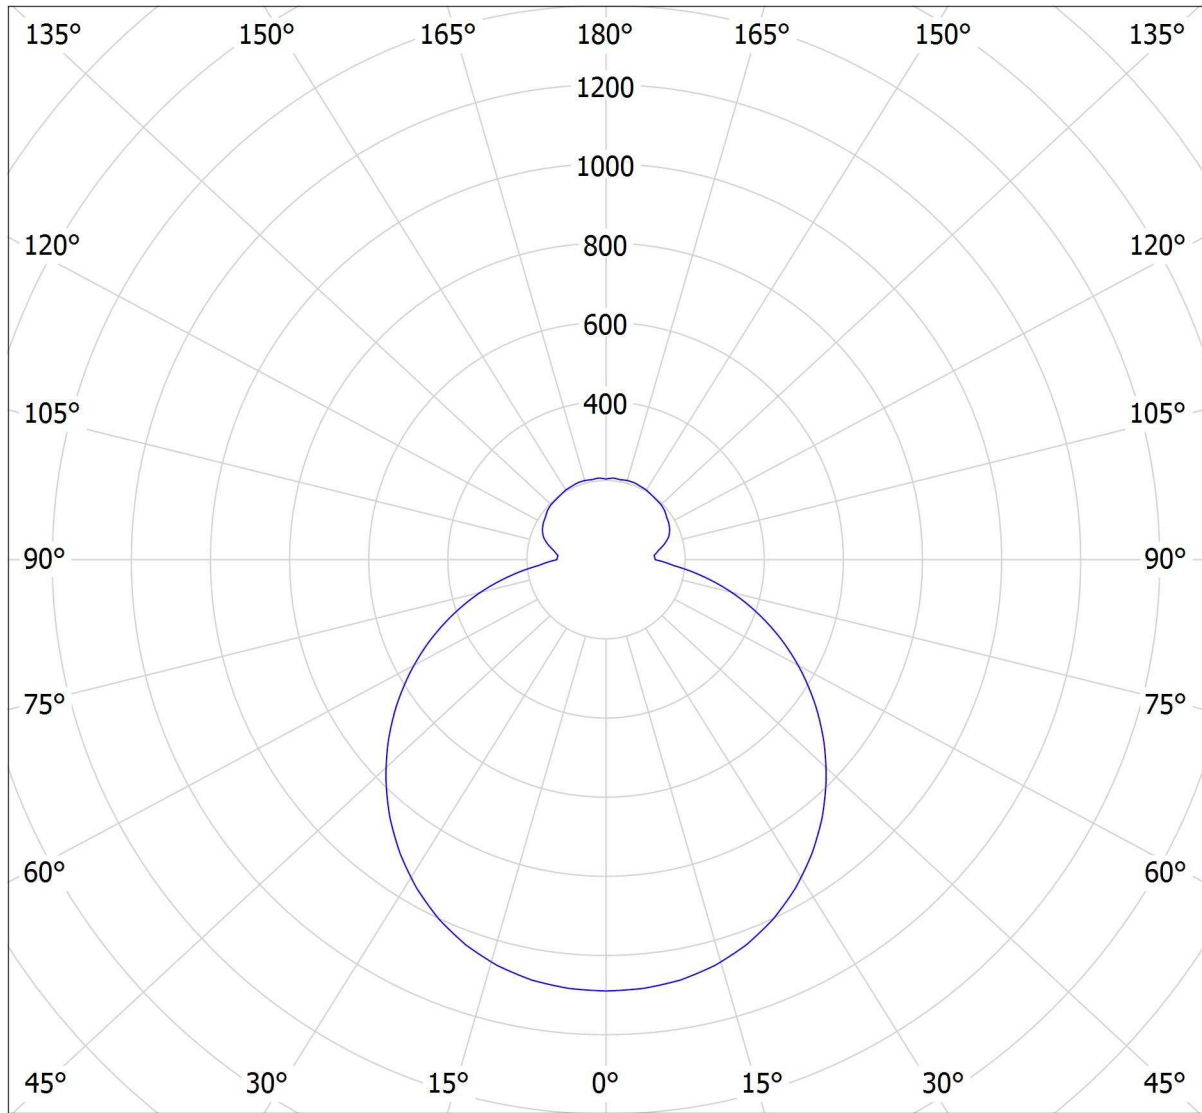

Lucis ZL3.K2.Z500 ZERO LED / LDC (Polar)

Luminaire: Lucis ZL3.K2.Z500 ZERO LED
Lamps: 1 x LED G5

cd
— C0 - C180 — C90 - C270

4749 lm