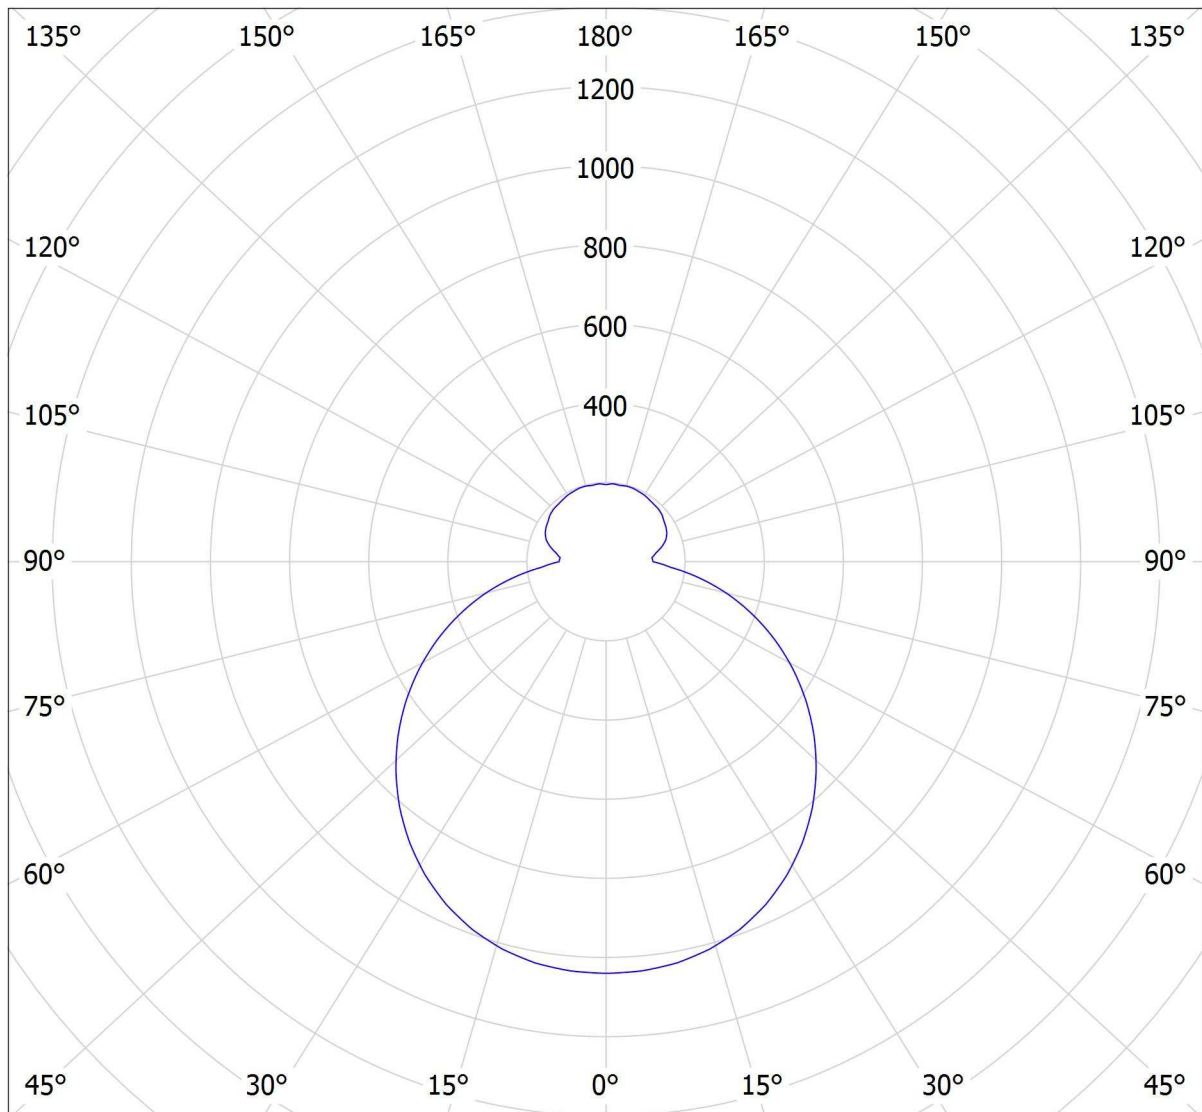

Lucis ZL3.K1.Z500 ZERO LED / LDC (Polar)

Luminaire: Lucis ZL3.K1.Z500 ZERO LED
Lamps: 1 x LED G5

cd
— C0 - C180 — C90 - C270

4533 lm