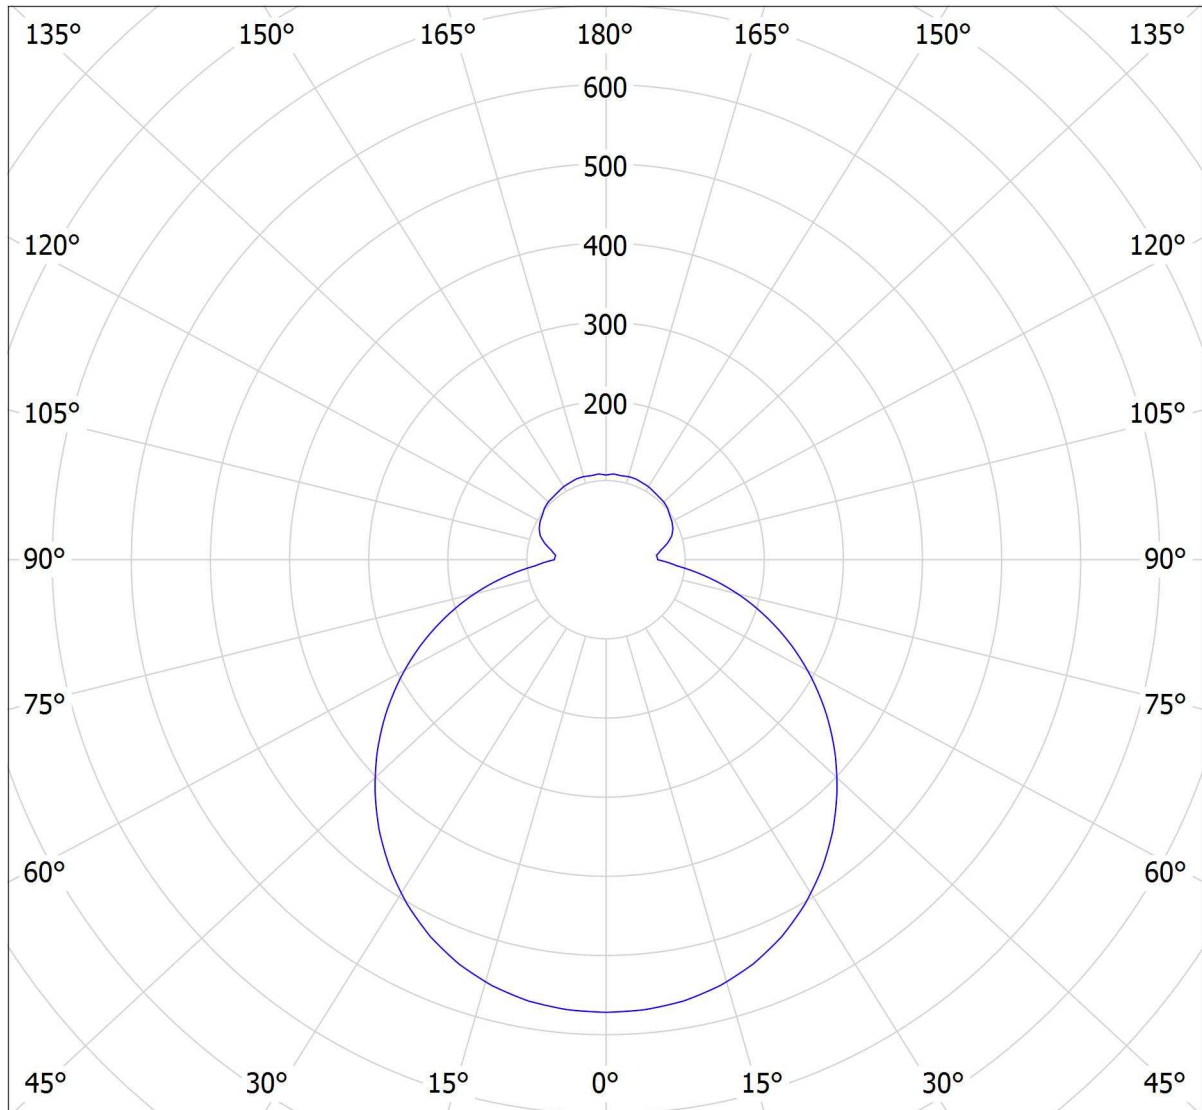

Lucis ZL3.K4.Z415 ZERO LED / LDC (Polar)

Luminaire: Lucis ZL3.K4.Z415 ZERO LED
Lamps: 1 x LED G5

cd

— C0 - C180

— C90 - C270

2492 lm