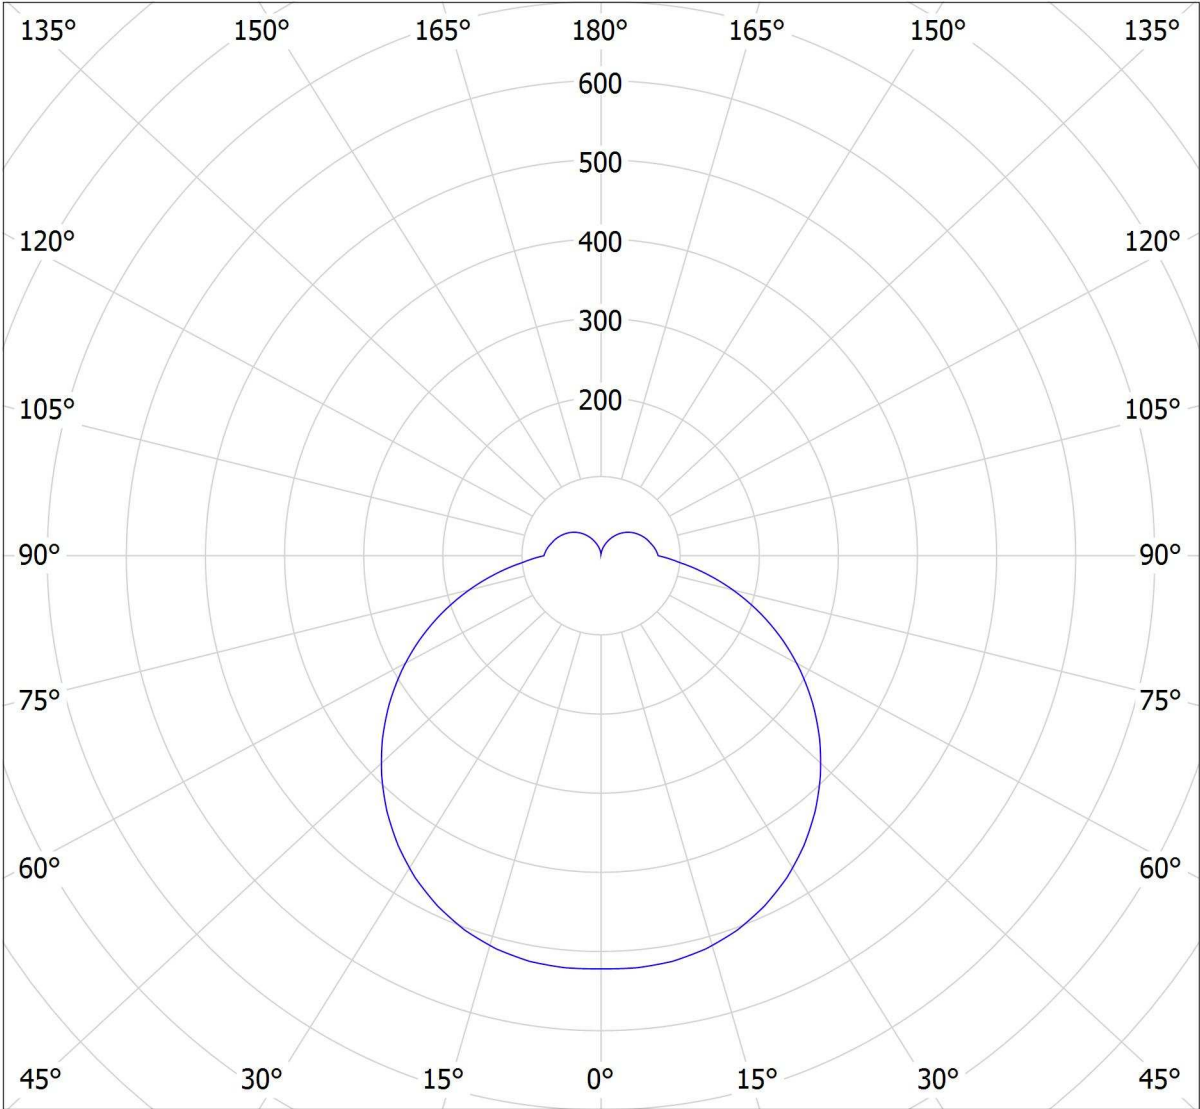

# Lucis BS34.K4.N34.X NOMIA LED / LDC (Polar)

Luminaire: Lucis BS34.K4.N34.X NOMIA LED  
Lamps: 1 x LED G5

cd  
— C0 - C180    — C90 - C270

2142 lm