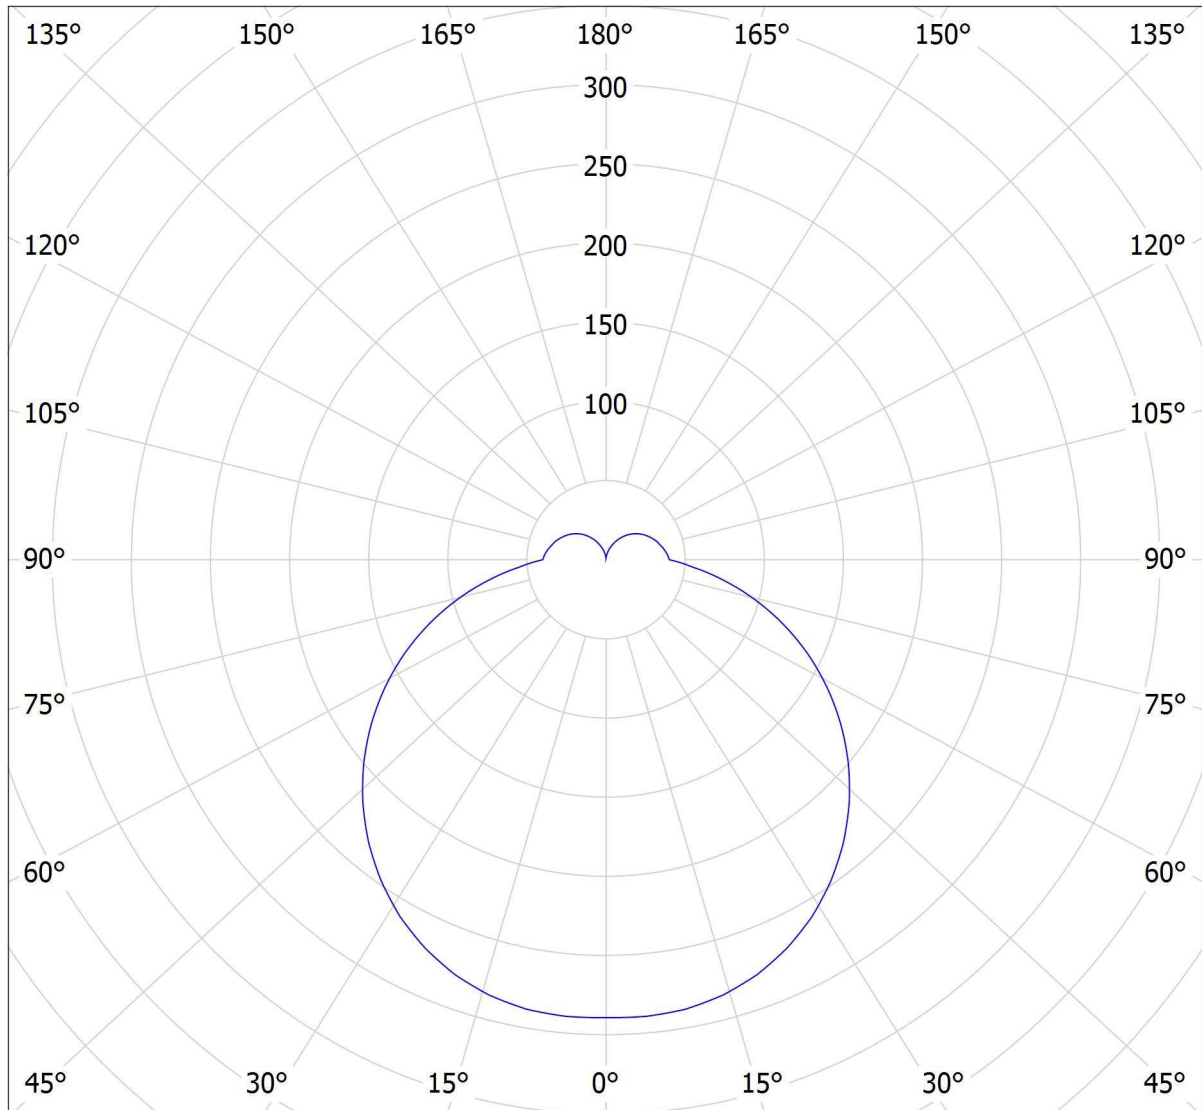

## Lucis BS24.K4.N24.X NOMIA LED / LDC (Polar)

Luminaire: Lucis BS24.K4.N24.X NOMIA LED  
Lamps: 1 x LED G5

cd

— C0 - C180

— C90 - C270

1187 lm