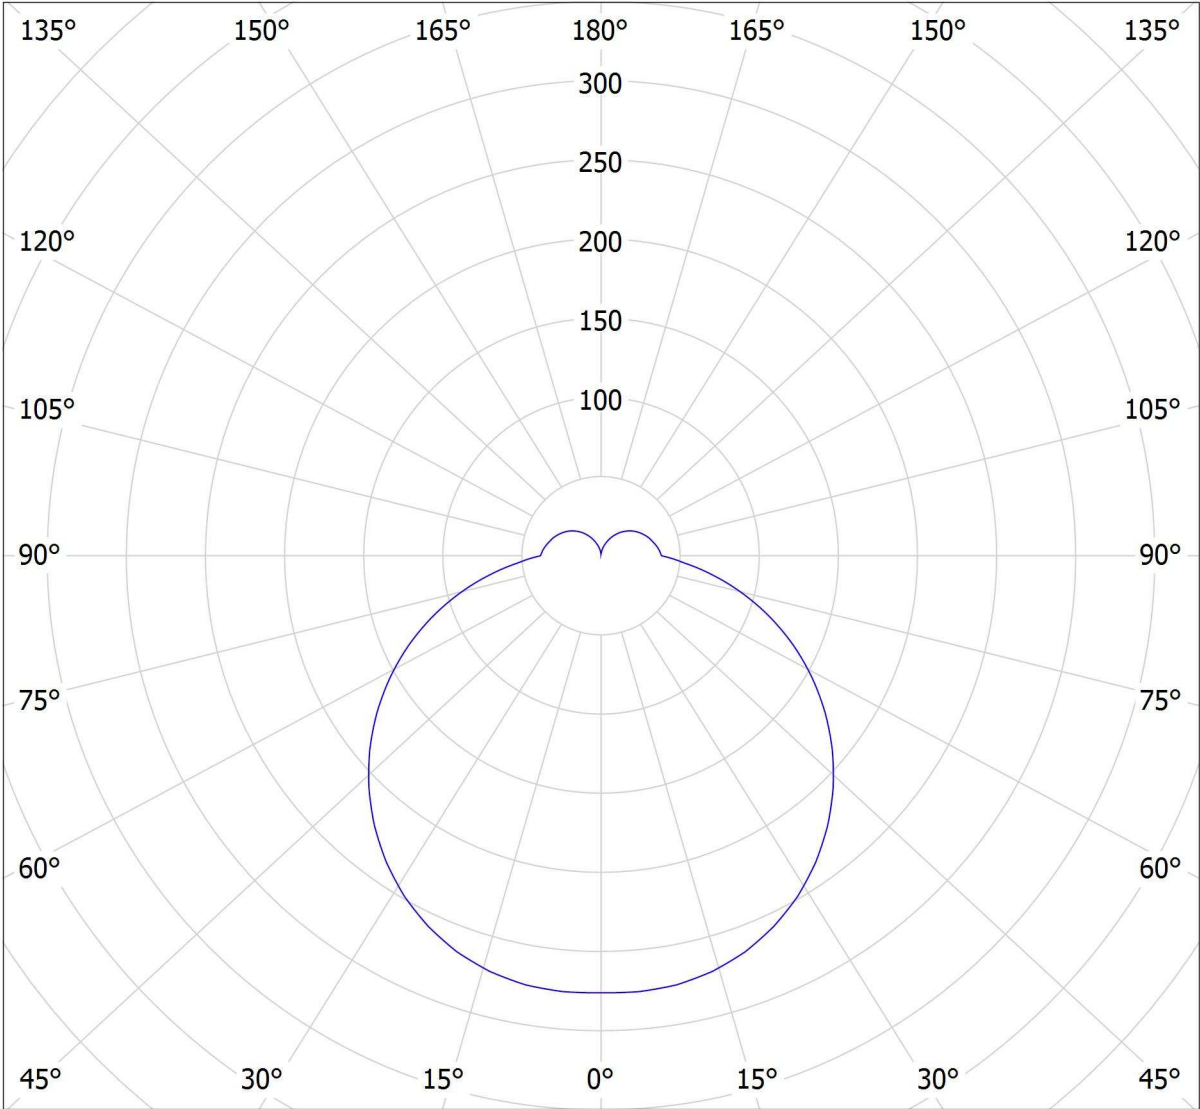

# Lucis BS24.K3.N24.X NOMIA LED / LDC (Polar)

Luminaire: Lucis BS24.K3.N24.X NOMIA LED  
Lamps: 1 x LED G5

cd  
— C0 - C180 — C90 - C270

1133 lm