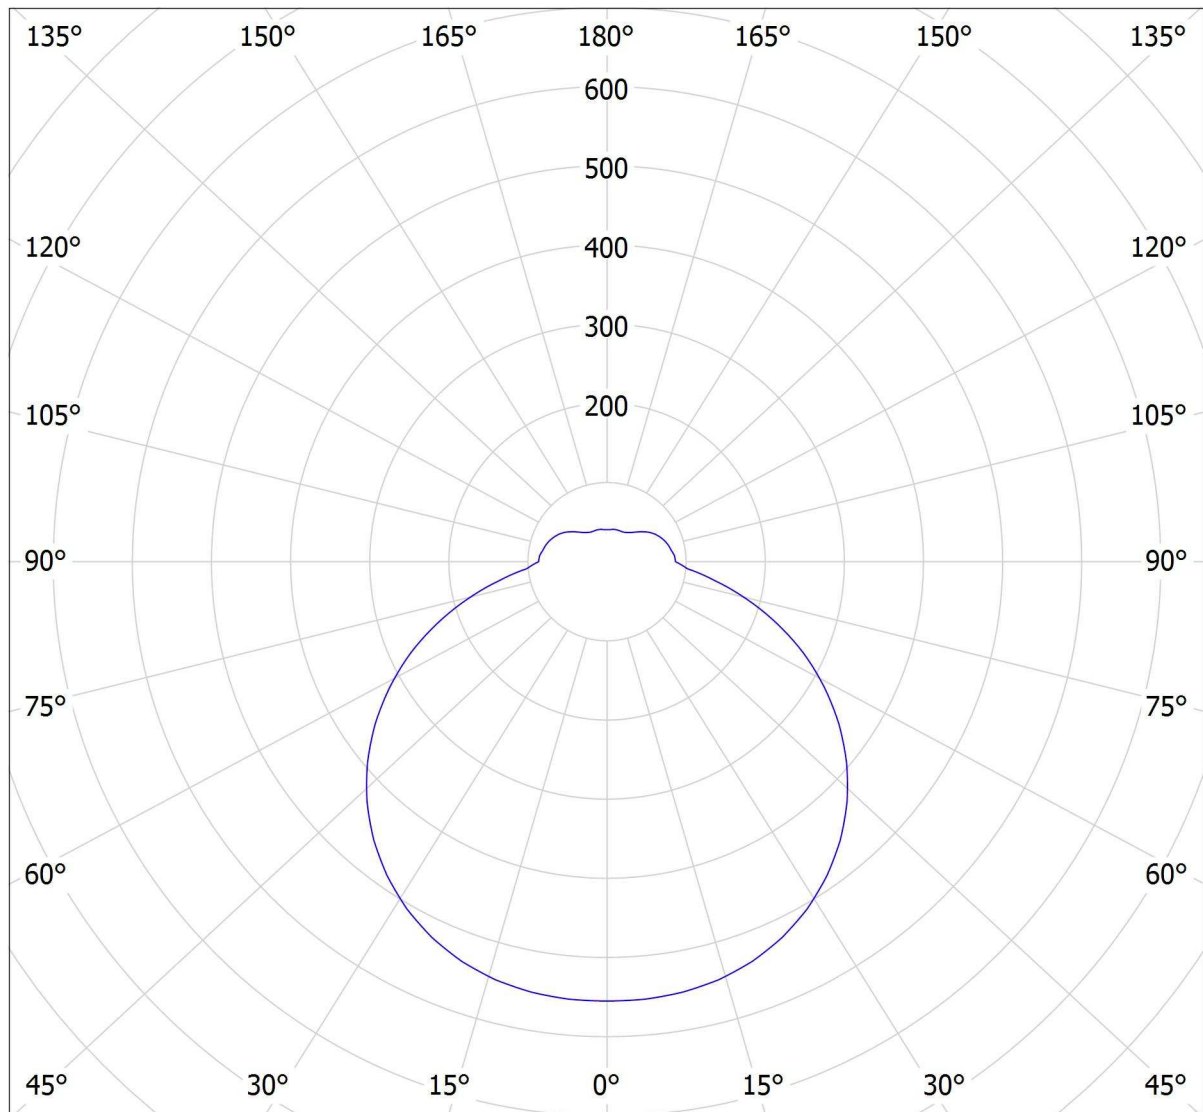

Lucis S33.K4.TEZ3 TENDO LED / LDC (Polar)

Luminaire: Lucis S33.K4.TEZ3 TENDO LED
Lamps: 1 x LED G5

cd

— C0 - C180

— C90 - C270

2397 lm