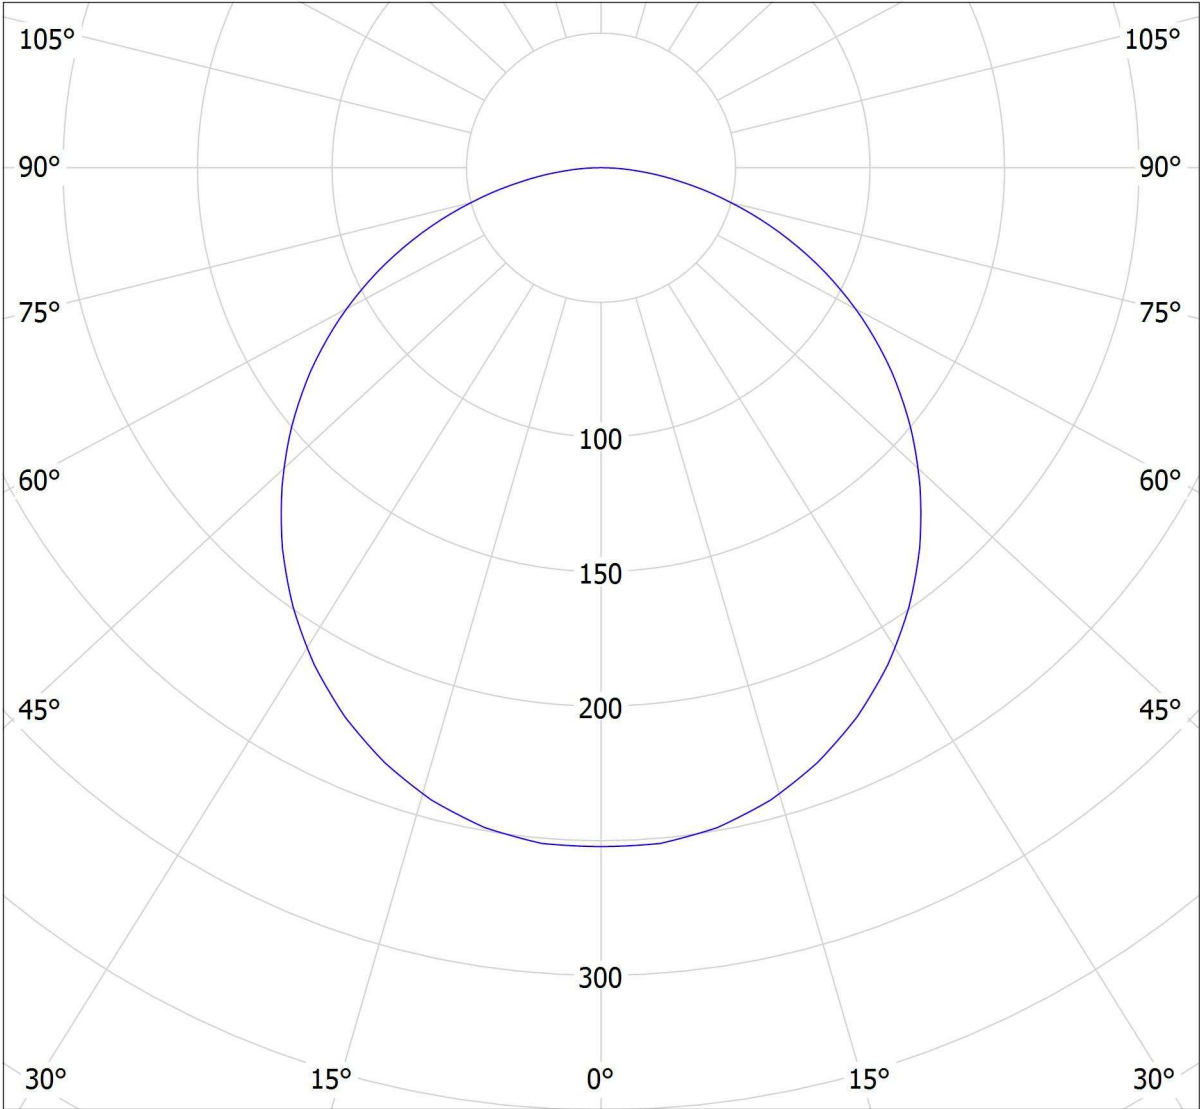

Lucis ZK.K3.E120.X ELIOS LED / LDC (Polar)

Luminaire: Lucis ZK.K3.E120.X ELIOS LED
Lamps: 1 x LED G5

cd
— C0 - C180 — C90 - C270

727 lm