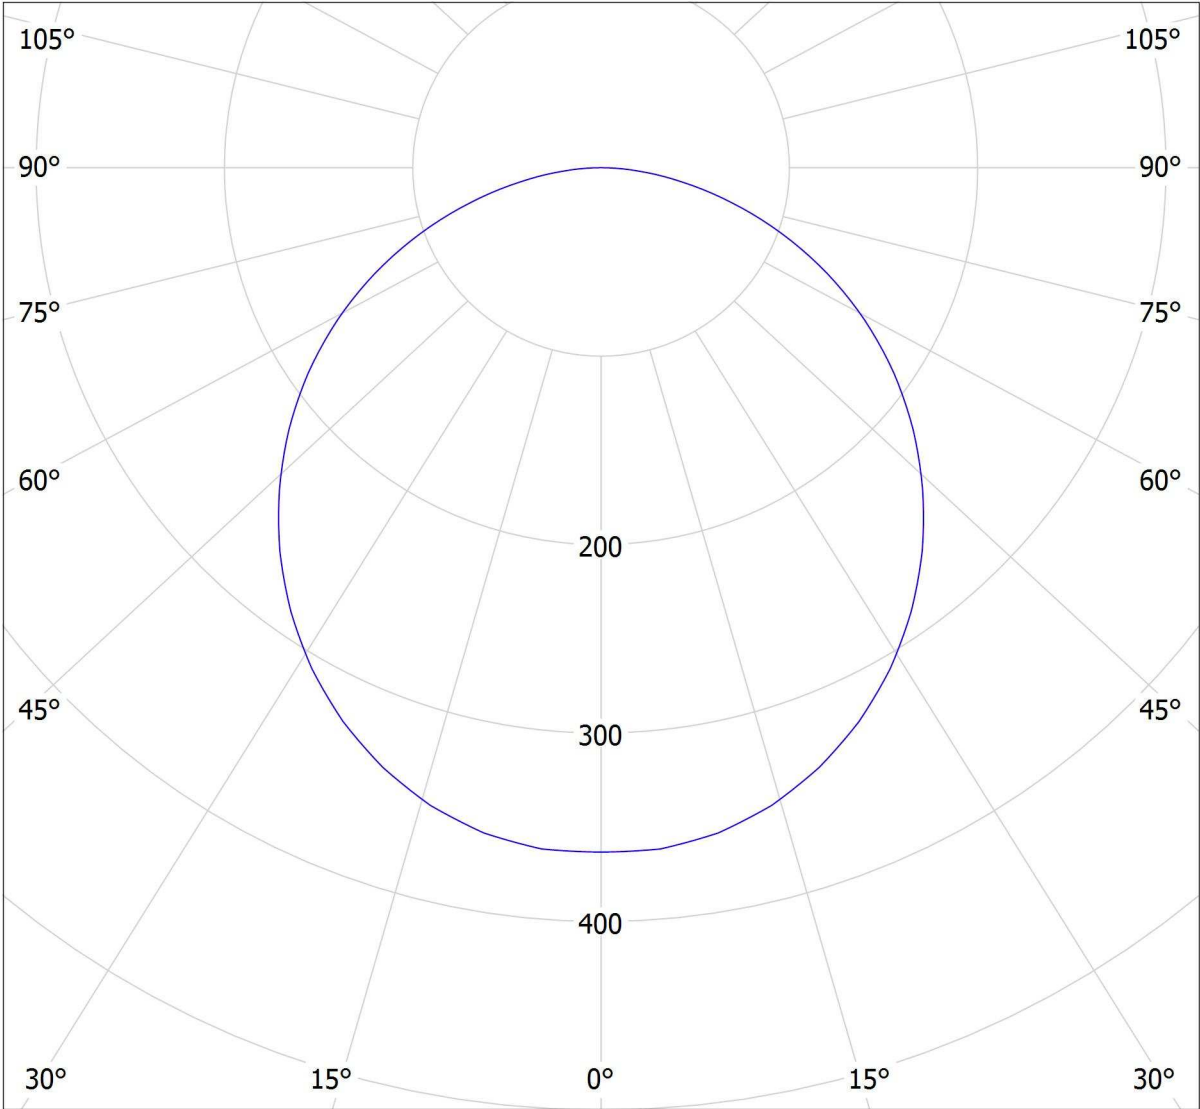

Lucis ZK.K2.E120.X ELIOS LED / LDC (Polar)

Luminaire: Lucis ZK.K2.E120.X ELIOS LED
Lamps: 1 x LED G5

cd
— C0 - C180 — C90 - C270

1047 lm